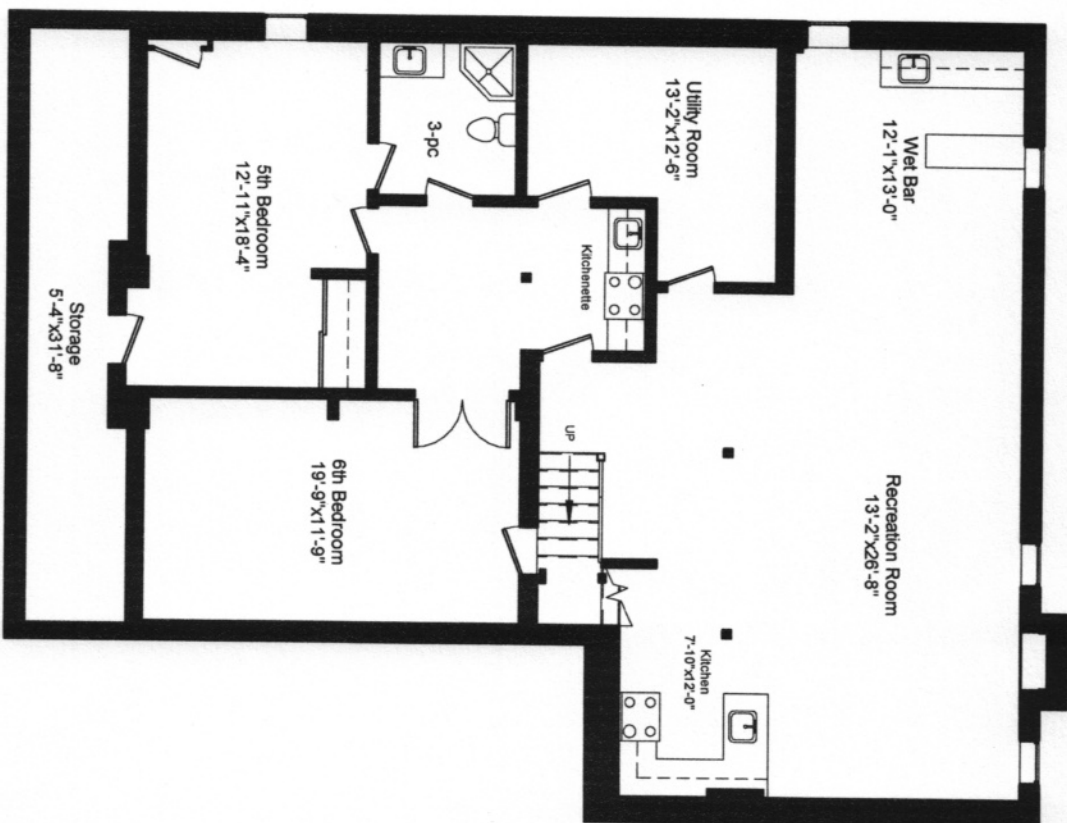

# 8887 Creditview Road, Brampton

**Main Level**  
**1784 Square Feet**

Excluded Areas : Garage 629 Sq. Ft.

# 8887 Creditview Road, Brampton

Upper Level  
1769 Square Feet

## Lower Level 2012 Square Feet