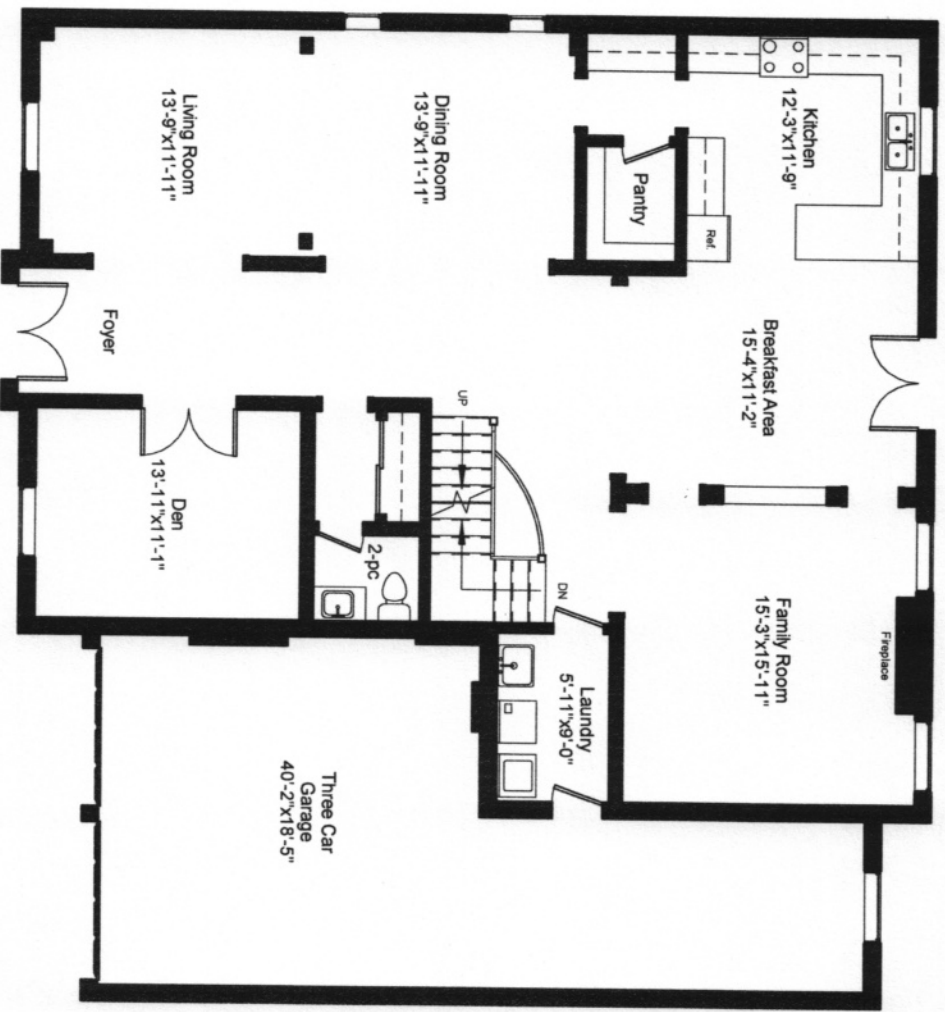

# 8887 Creditview Road, Brampton

**Main Level**  
**1784 Square Feet**

Excluded Areas : Garage 629 Sq. Ft.

# 8887 Creditview Road, Brampton

Upper Level  
1769 Square Feet

## Lower Level 2012 Square Feet