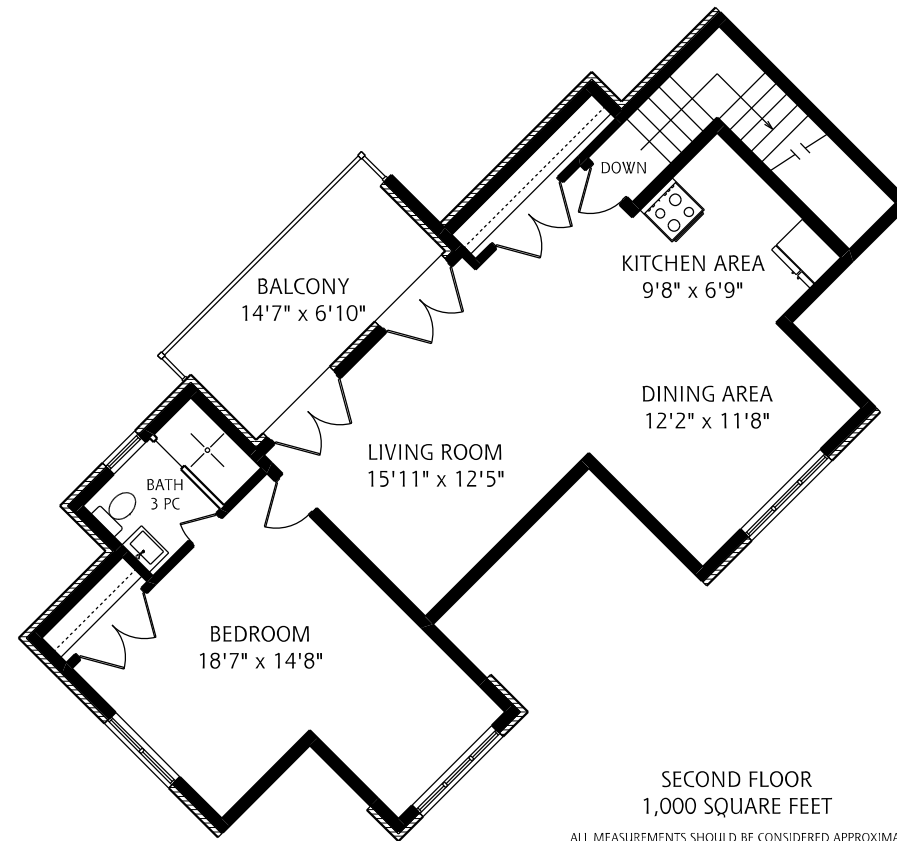

2495 LLOYDTOWN - AURORA ROAD

MAIN FLOOR
4,735 SQUARE FEET
ALL MEASUREMENTS SHOULD BE CONSIDERED APPROXIMATE
5 FOOT SCALE

2495 LLOYDTOWN - AURORA ROAD

SECOND FLOOR
1,000 SQUARE FEET
ALL MEASUREMENTS SHOULD BE CONSIDERED APPROXIMATE
5 FOOT SCALE