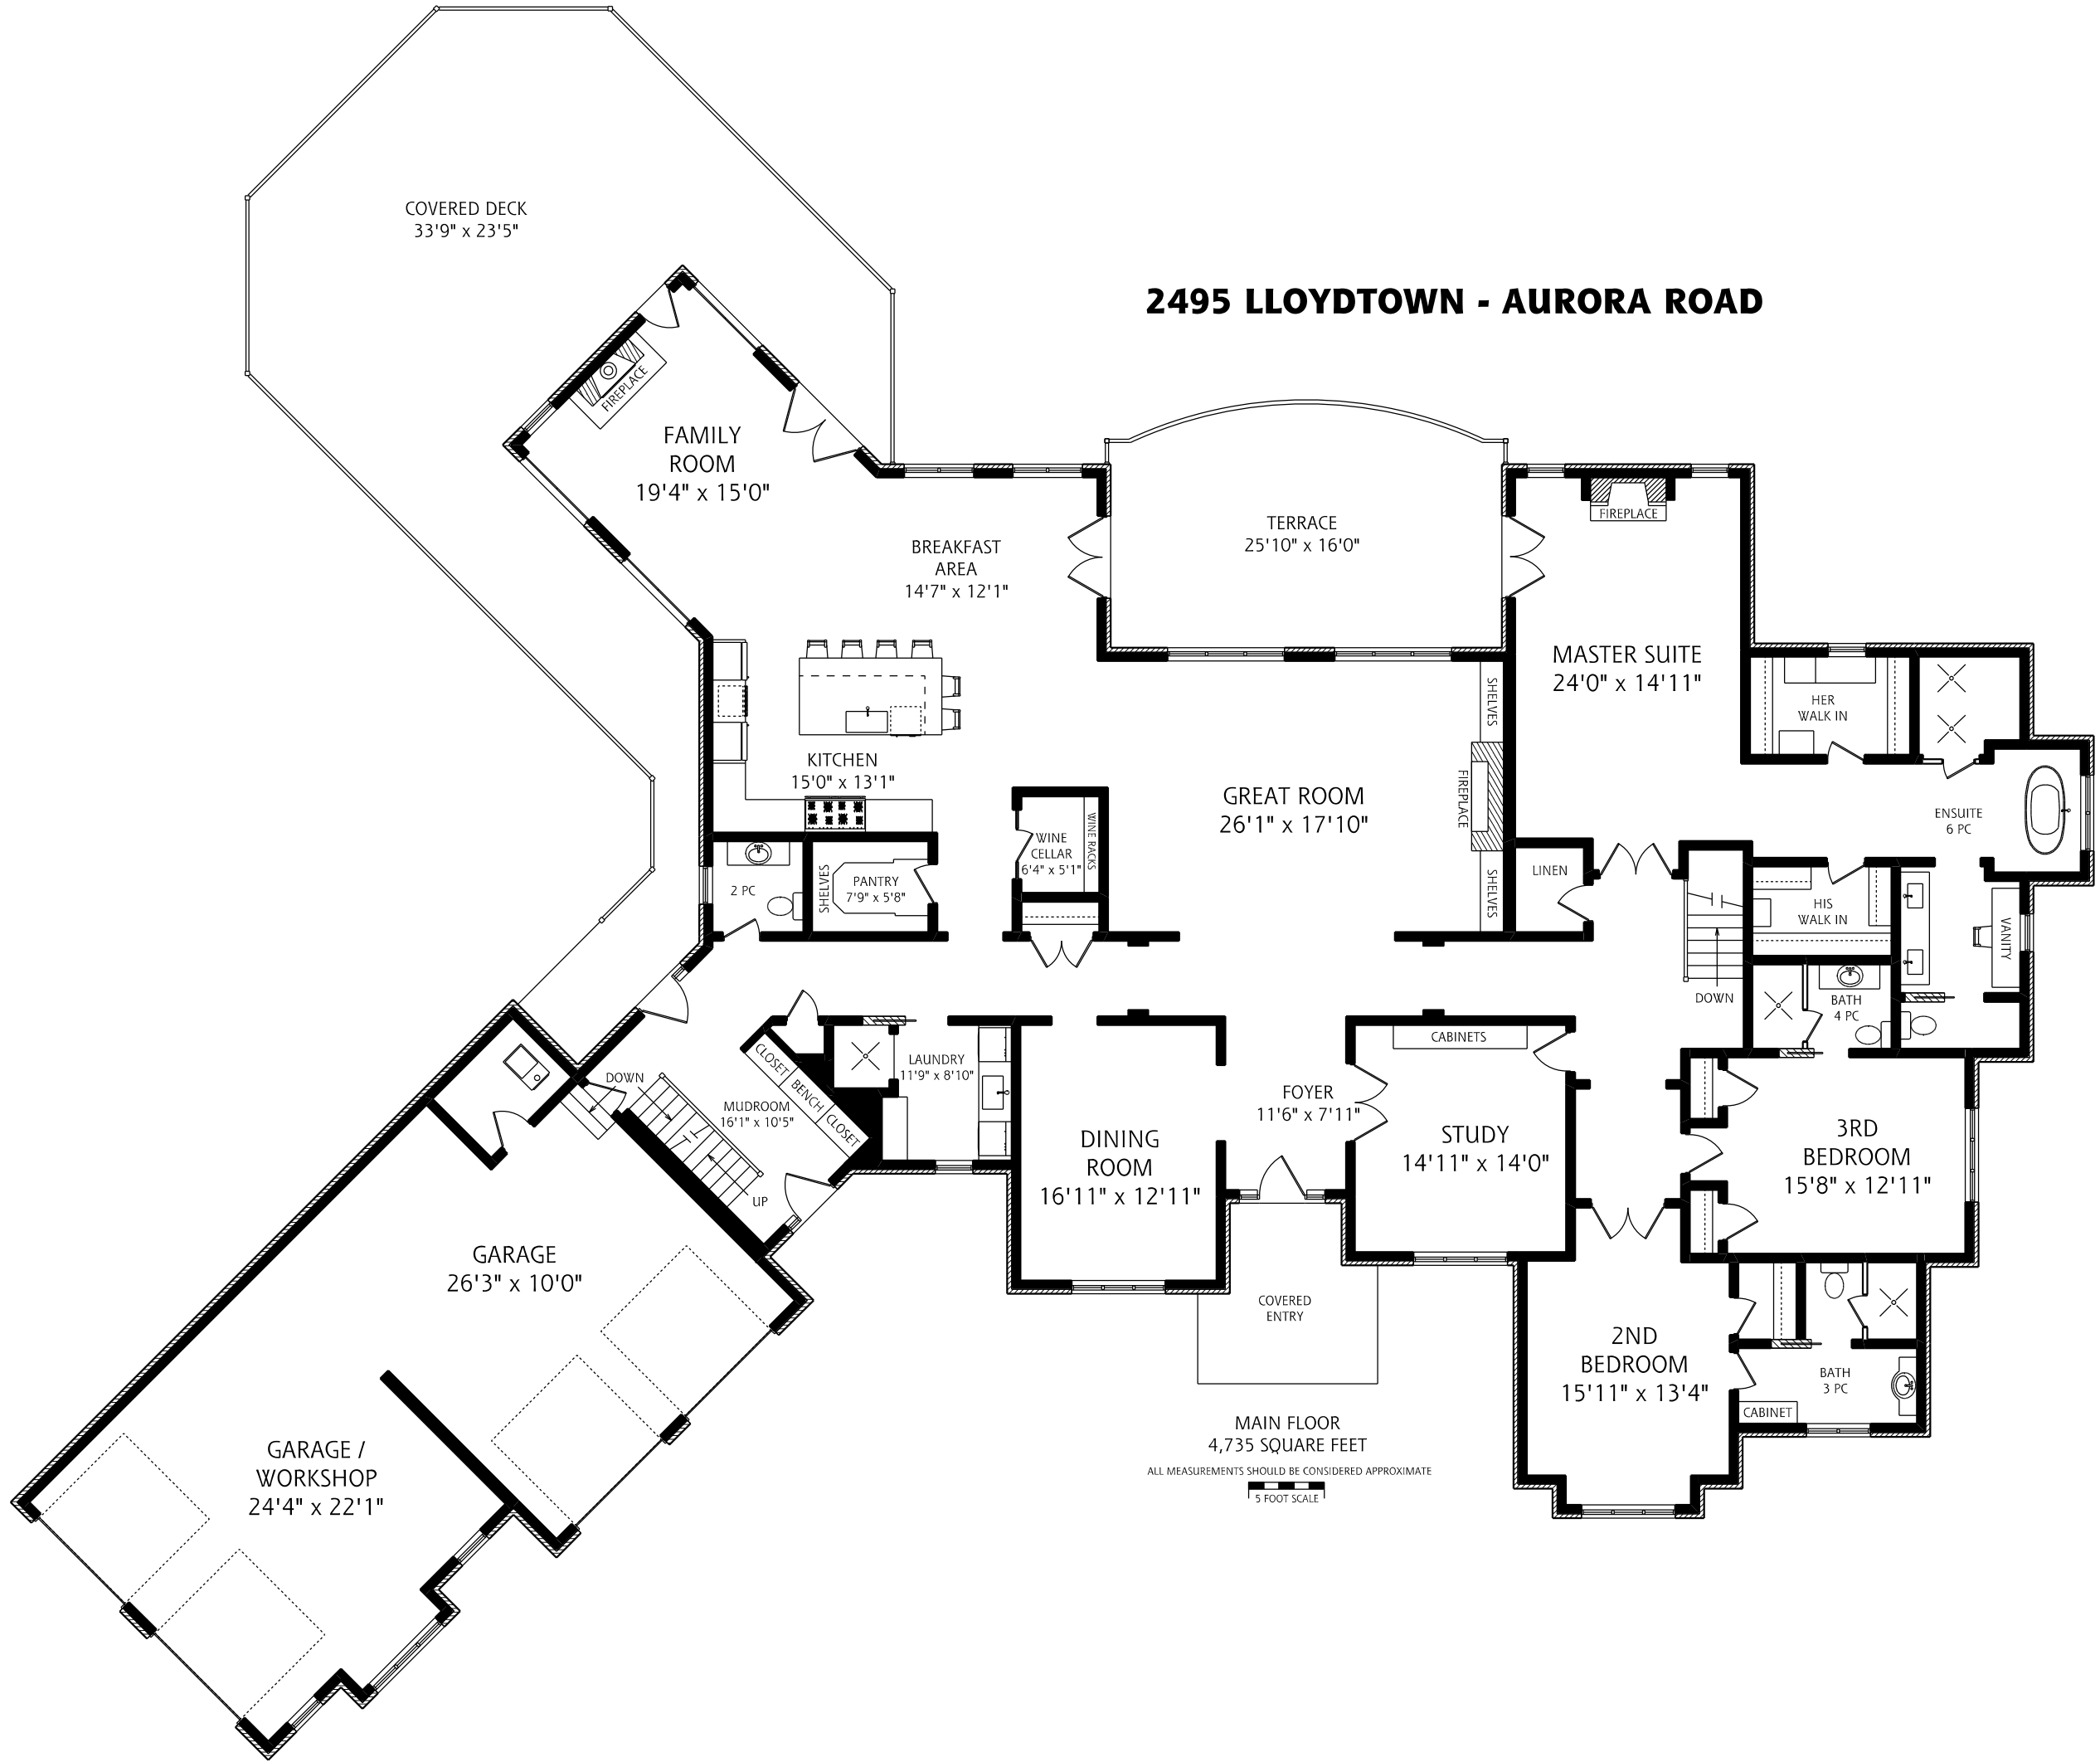

2495 LLOYDTOWN - AURORA ROAD

MAIN FLOOR
4,735 SQUARE FEET
ALL MEASUREMENTS SHOULD BE CONSIDERED APPROXIMATE
5 FOOT SCALE

2495 LLOYDTOWN - AURORA ROAD

SECOND FLOOR
1,000 SQUARE FEET
ALL MEASUREMENTS SHOULD BE CONSIDERED APPROXIMATE
5 FOOT SCALE

2495 LLOYDTOWN - AURORA ROAD