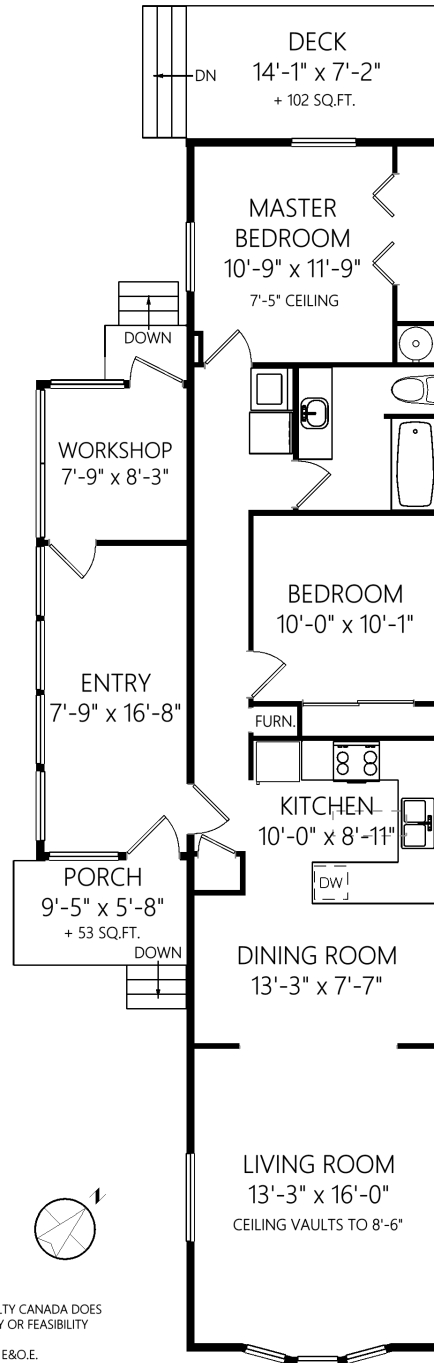

12-1536 Middle Rd

\* DOES NOT REP.  
ACTL. LOCATION

**SINGLE LEVEL**  
1150 FINISHED SQ.FT.  
+ ADDNL. SQ.FT. WHERE NOTED

SOTHEBY'S INTERNATIONAL REALTY CANADA DOES NOT GUARANTEE THE ACCURACY OR FEASIBILITY OF THIS PROPOSED PLAN. BUYER TO VERIFY IF IMPORTANT. E&O.E.

	Fin. Sq.Ft.	UnFin. Sq.Ft.	Total Sq.Ft.
<b>Single Level</b>	<b>1150</b>	<b>0</b>	<b>1150</b>
<b>Total</b>	<b>1150</b>	<b>0</b>	<b>1150</b>

Shown length and width dimensions are approximate.  
Area sq.ft. is representative of the on-site measurements. (1" accuracy)