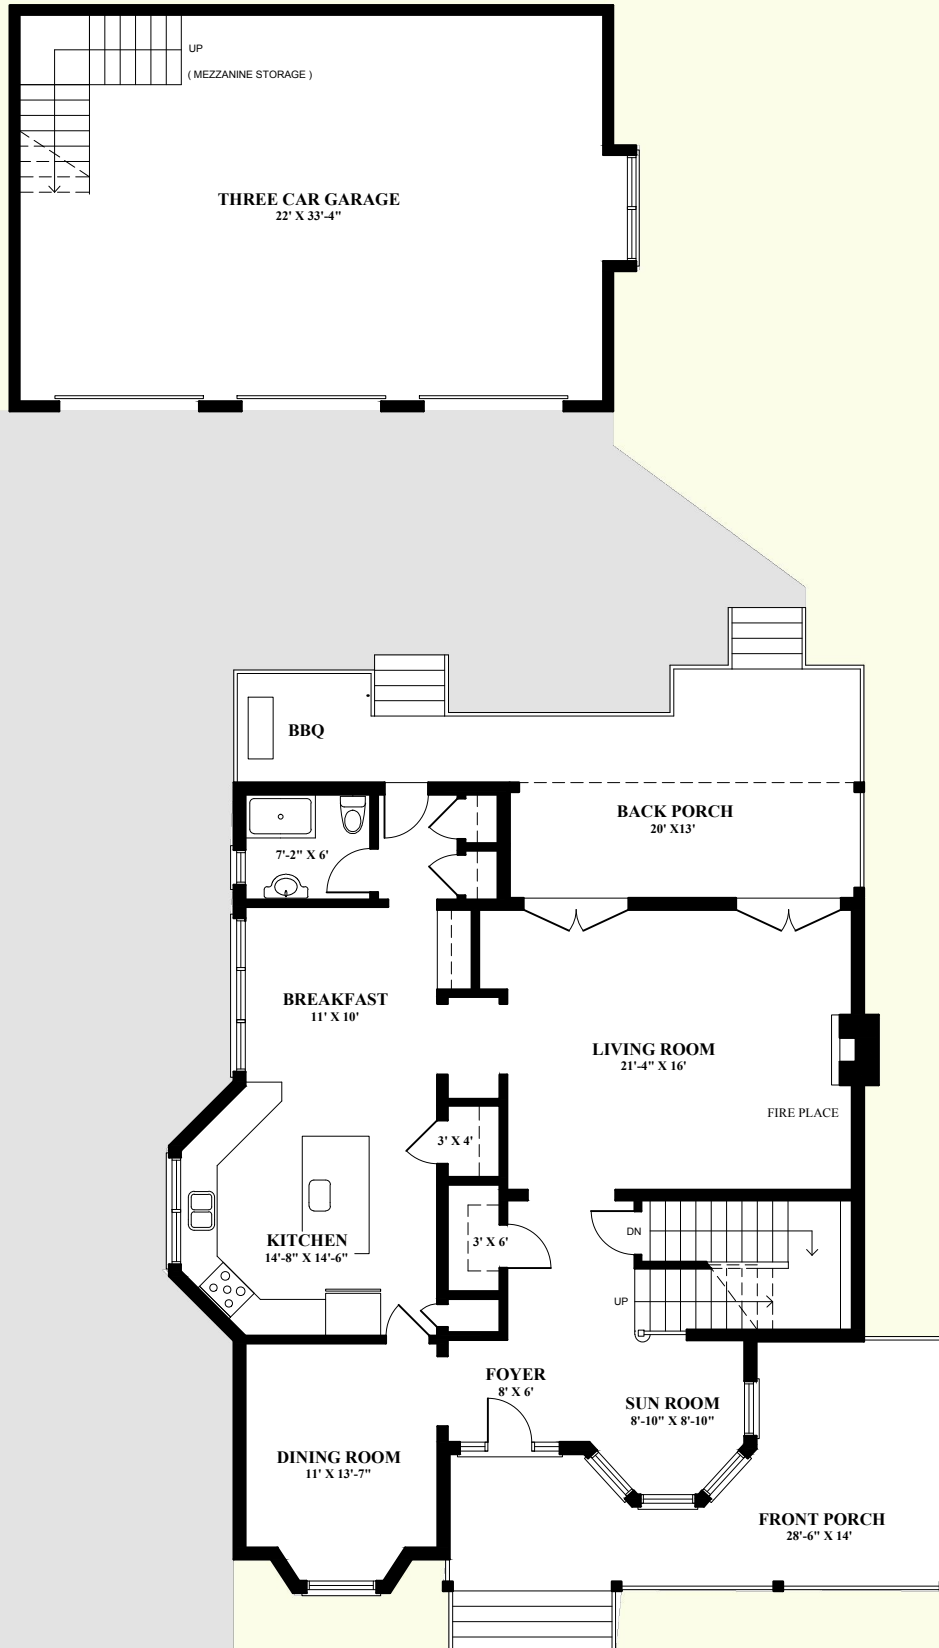

14650 NIAGARA PARKWAY

NIAGARA-ON-THE-LAKE

Stephanie Petroff
Sales Representative

Sotheby's
INTERNATIONAL REALTY
Canada

MAIN FLOOR 1355 sq ft

14650 NIAGARA PARKWAY

NIAGARA-ON-THE-LAKE

Stephanie Petroff
Sales Representative

Sotheby's
INTERNATIONAL REALTY
Canada

SECOND FLOOR 1275 sq ft

BASEMENT