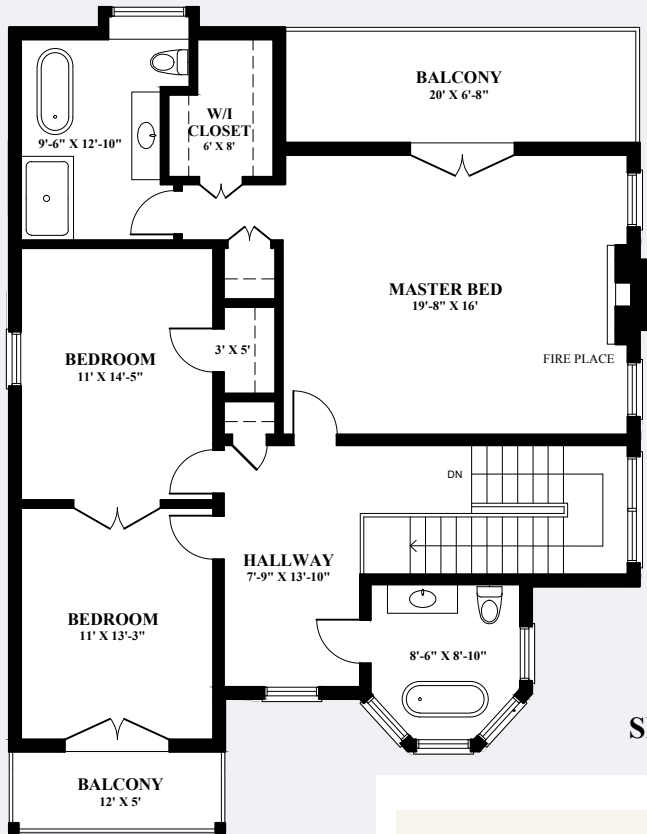

14650 NIAGARA PARKWAY

NIAGARA-ON-THE-LAKE

Stephanie Petroff
Sales Representative

Sotheby's
INTERNATIONAL REALTY
Canada

MAIN FLOOR 1355 sq ft

14650 NIAGARA PARKWAY

NIAGARA-ON-THE-LAKE

Stephanie Petroff
Sales Representative

Sotheby's
INTERNATIONAL REALTY
Canada

SECOND FLOOR 1275 sq ft

BASEMENT