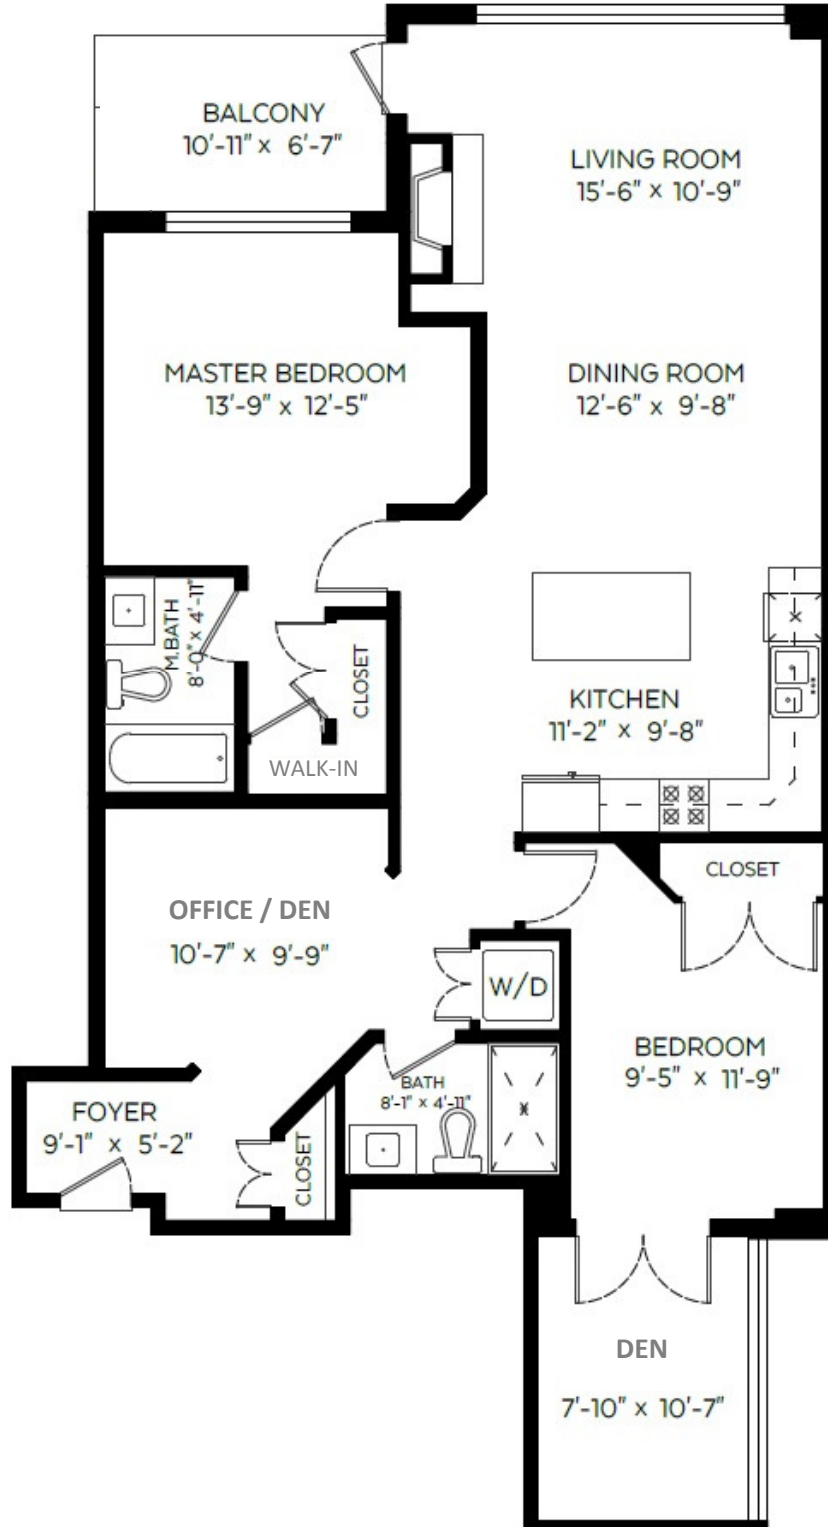

201-6688 Royal Ave.
West Vancouver, BC

Sotheby's
INTERNATIONAL REALTY

Canada

Main: 1,298 sqft.
Deck: 71 sqft.

Pixlink
SOLUTIONS
604-639-5434
WWW.PIXLINK.COM