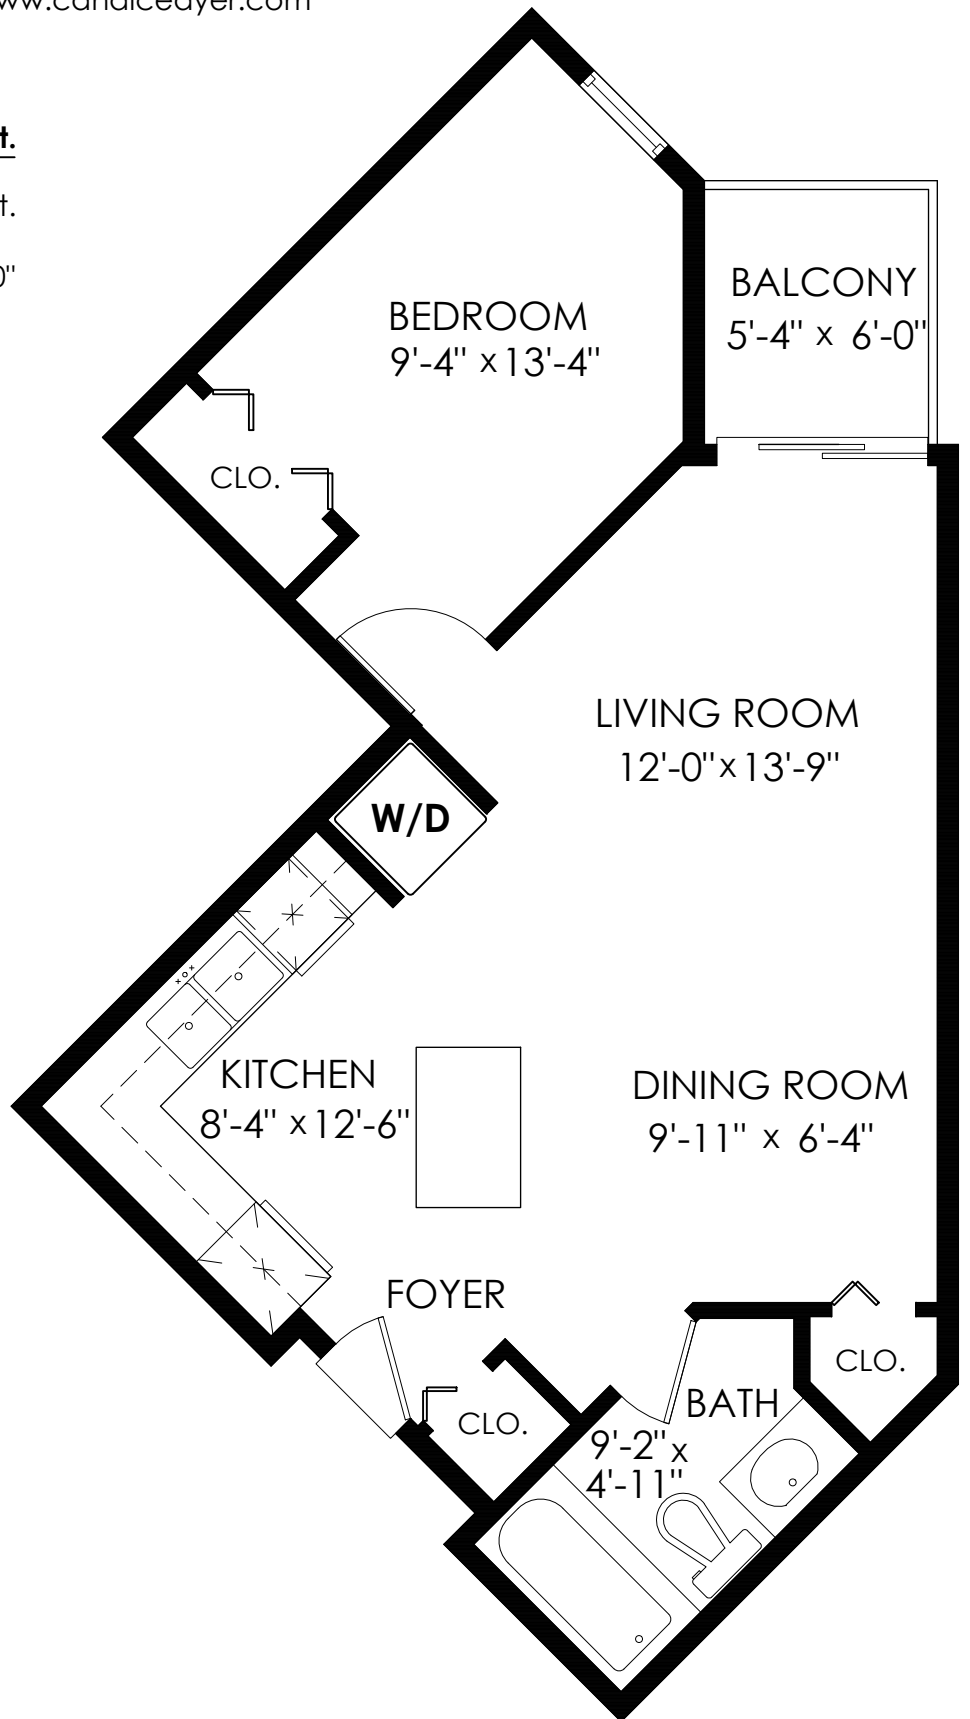

Floor Area: 545 sq.ft.

Balcony: 34 sq.ft.

Ceiling Height: 8'-0"

SCALE