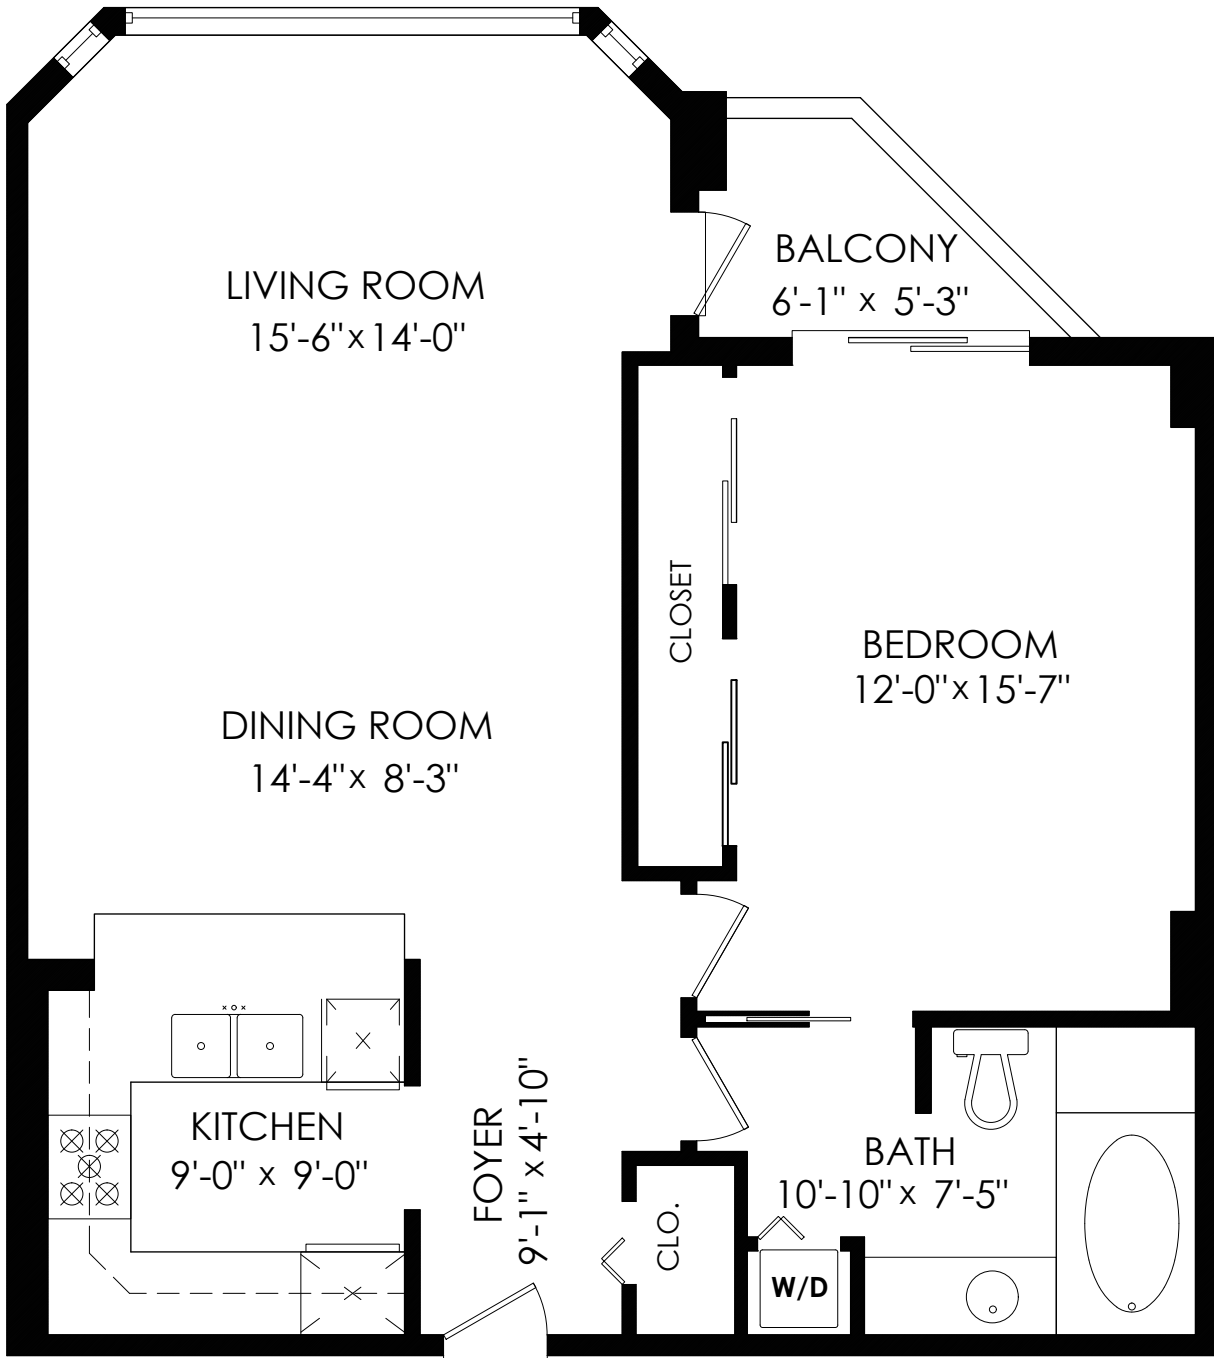

**Floor Area:** 843 sq.ft.

Balcony: 33 sq.ft.

Ceiling Height: 7'-11"

Measurements, Design & Scanning | 604-329-5788