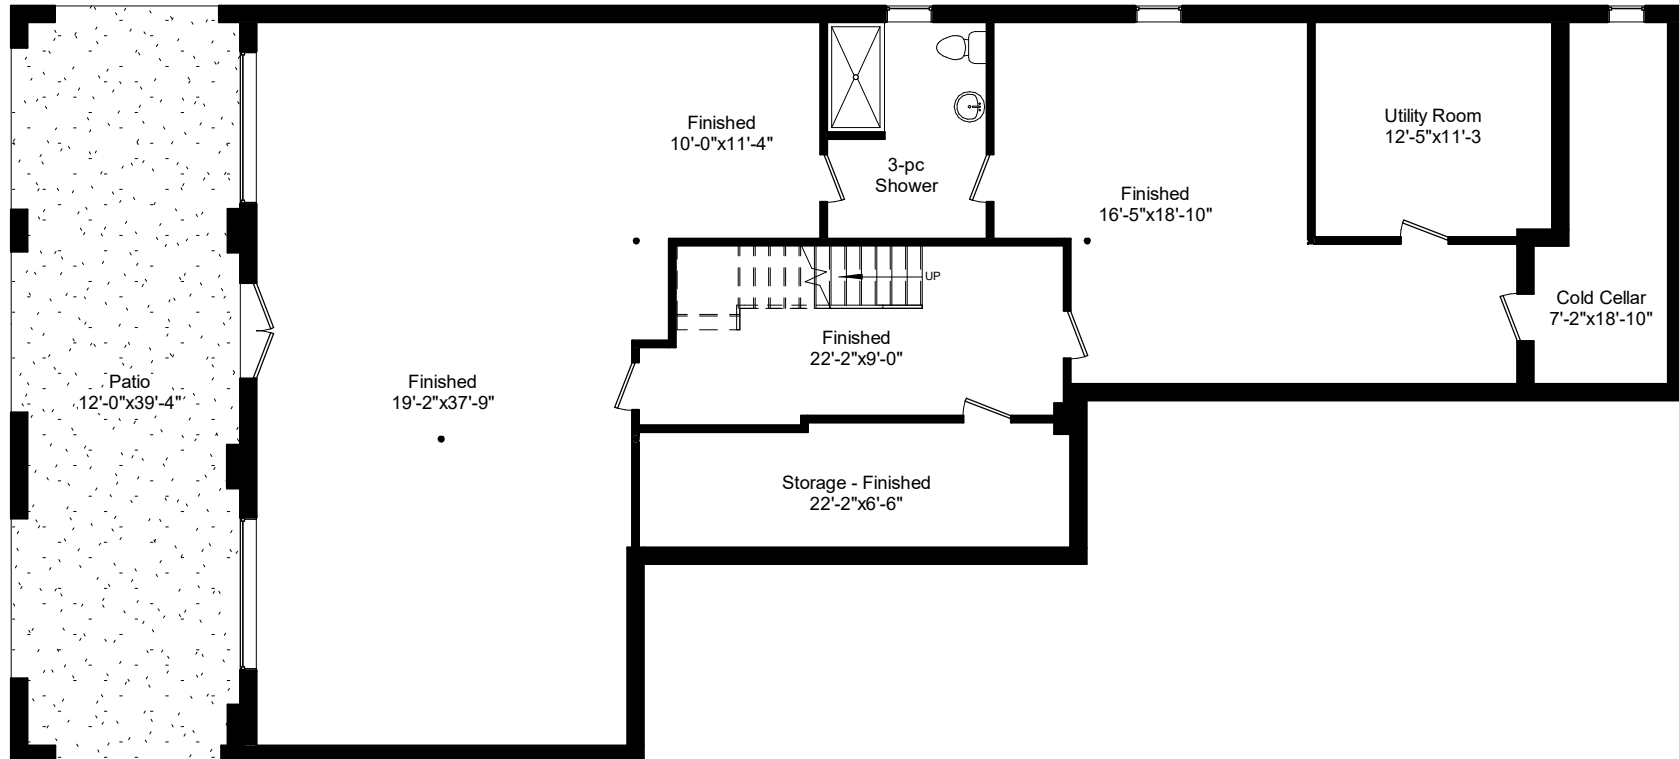

43 Gamble Street, Woodbridge

Main Level
1973 Square Feet
Excluded Areas : 700 Sq. Ft. - Garage

43 Gamble Street, Woodbridge

Upper Level
2524 Square Feet

43 Gamble Street, Woodbridge

Lower Level
2137 Square Feet

43 Gamble Street, Woodbridge

1st & 2nd Area: 4497 Sq. Ft.
Excluded Areas : Garage 700 Sq. Ft.

Upper Level
2524 Square Feet

Main Level
1973 Square Feet