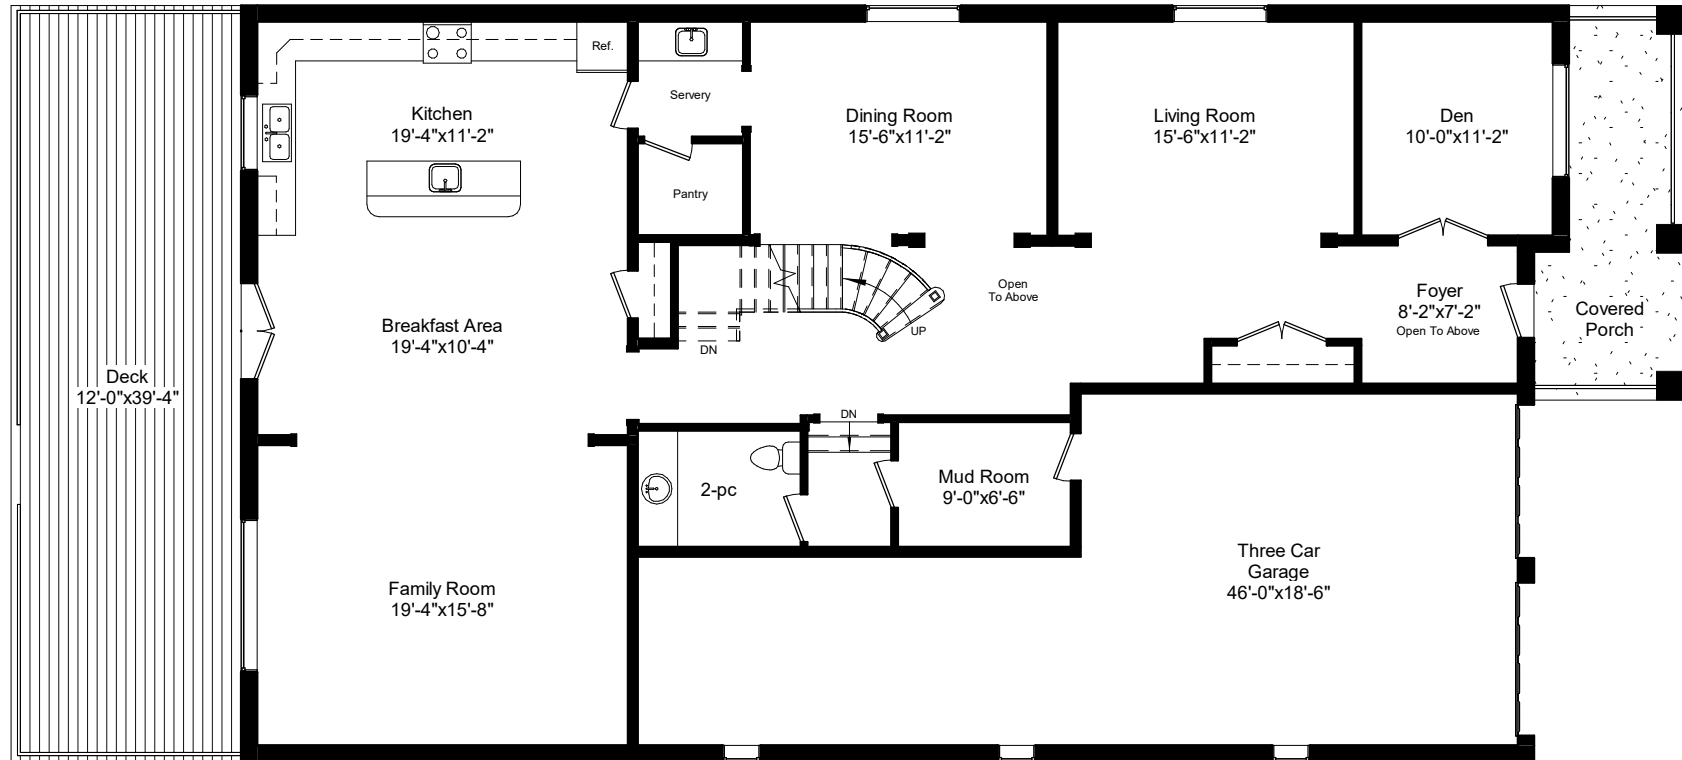

43 Gamble Street, Woodbridge

Main Level
1973 Square Feet
Excluded Areas : 700 Sq. Ft. - Garage

43 Gamble Street, Woodbridge

Upper Level
2524 Square Feet

43 Gamble Street, Woodbridge

Lower Level
2137 Square Feet

43 Gamble Street, Woodbridge

1st & 2nd Area: 4497 Sq. Ft.
Excluded Areas : Garage 700 Sq. Ft.

Upper Level
2524 Square Feet

Main Level
1973 Square Feet