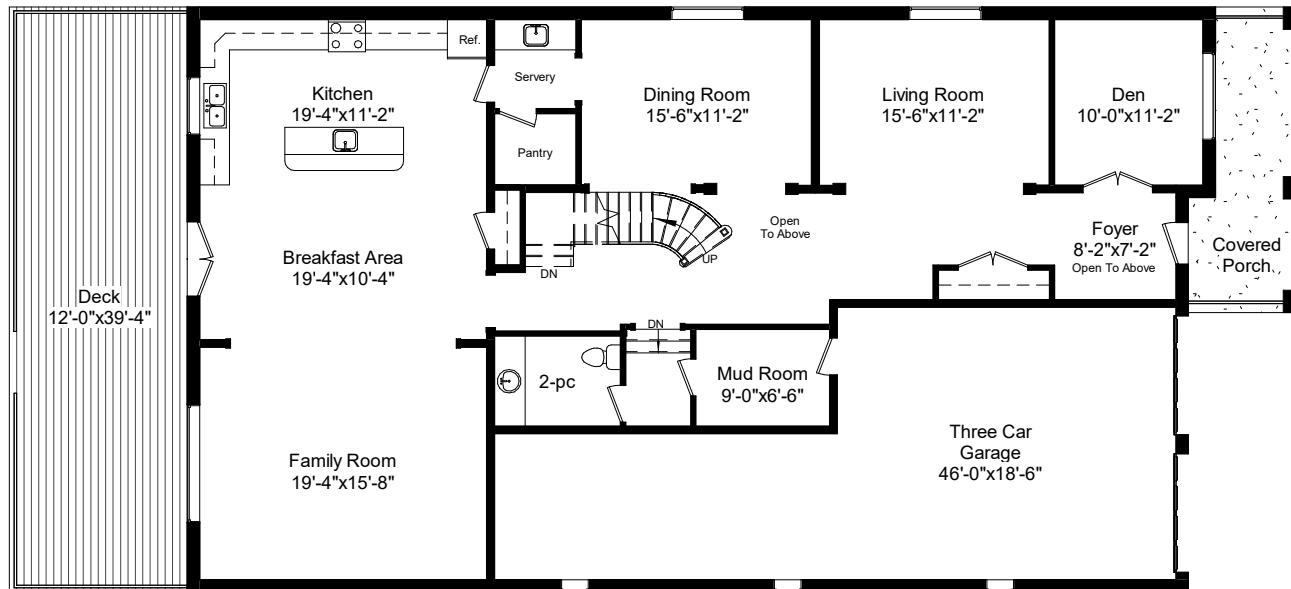

43 Gamble Street, Woodbridge

Main Level
1973 Square Feet
Excluded Areas : 700 Sq. Ft. - Garage

43 Gamble Street, Woodbridge

Upper Level
2524 Square Feet

43 Gamble Street, Woodbridge

Lower Level
2137 Square Feet

43 Gamble Street, Woodbridge

1st & 2nd Area: 4497 Sq. Ft.
Excluded Areas : Garage 700 Sq. Ft.

Upper Level
2524 Square Feet

Main Level
1973 Square Feet