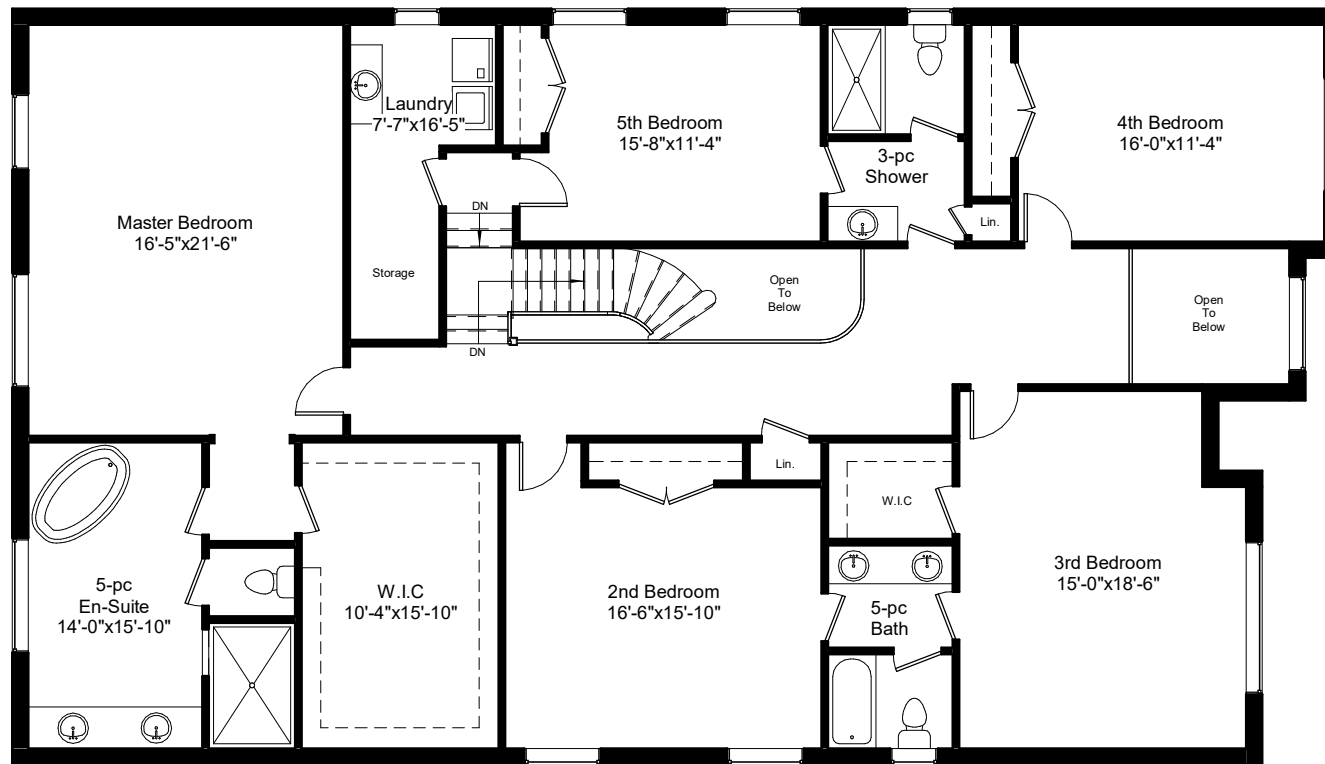

43 Gamble Street, Woodbridge

Main Level
1973 Square Feet
Excluded Areas : 700 Sq. Ft. - Garage

43 Gamble Street, Woodbridge

Upper Level
2524 Square Feet

43 Gamble Street, Woodbridge

Lower Level
2137 Square Feet

43 Gamble Street, Woodbridge

1st & 2nd Area: 4497 Sq. Ft.
Excluded Areas : Garage 700 Sq. Ft.

Upper Level
2524 Square Feet

Main Level
1973 Square Feet