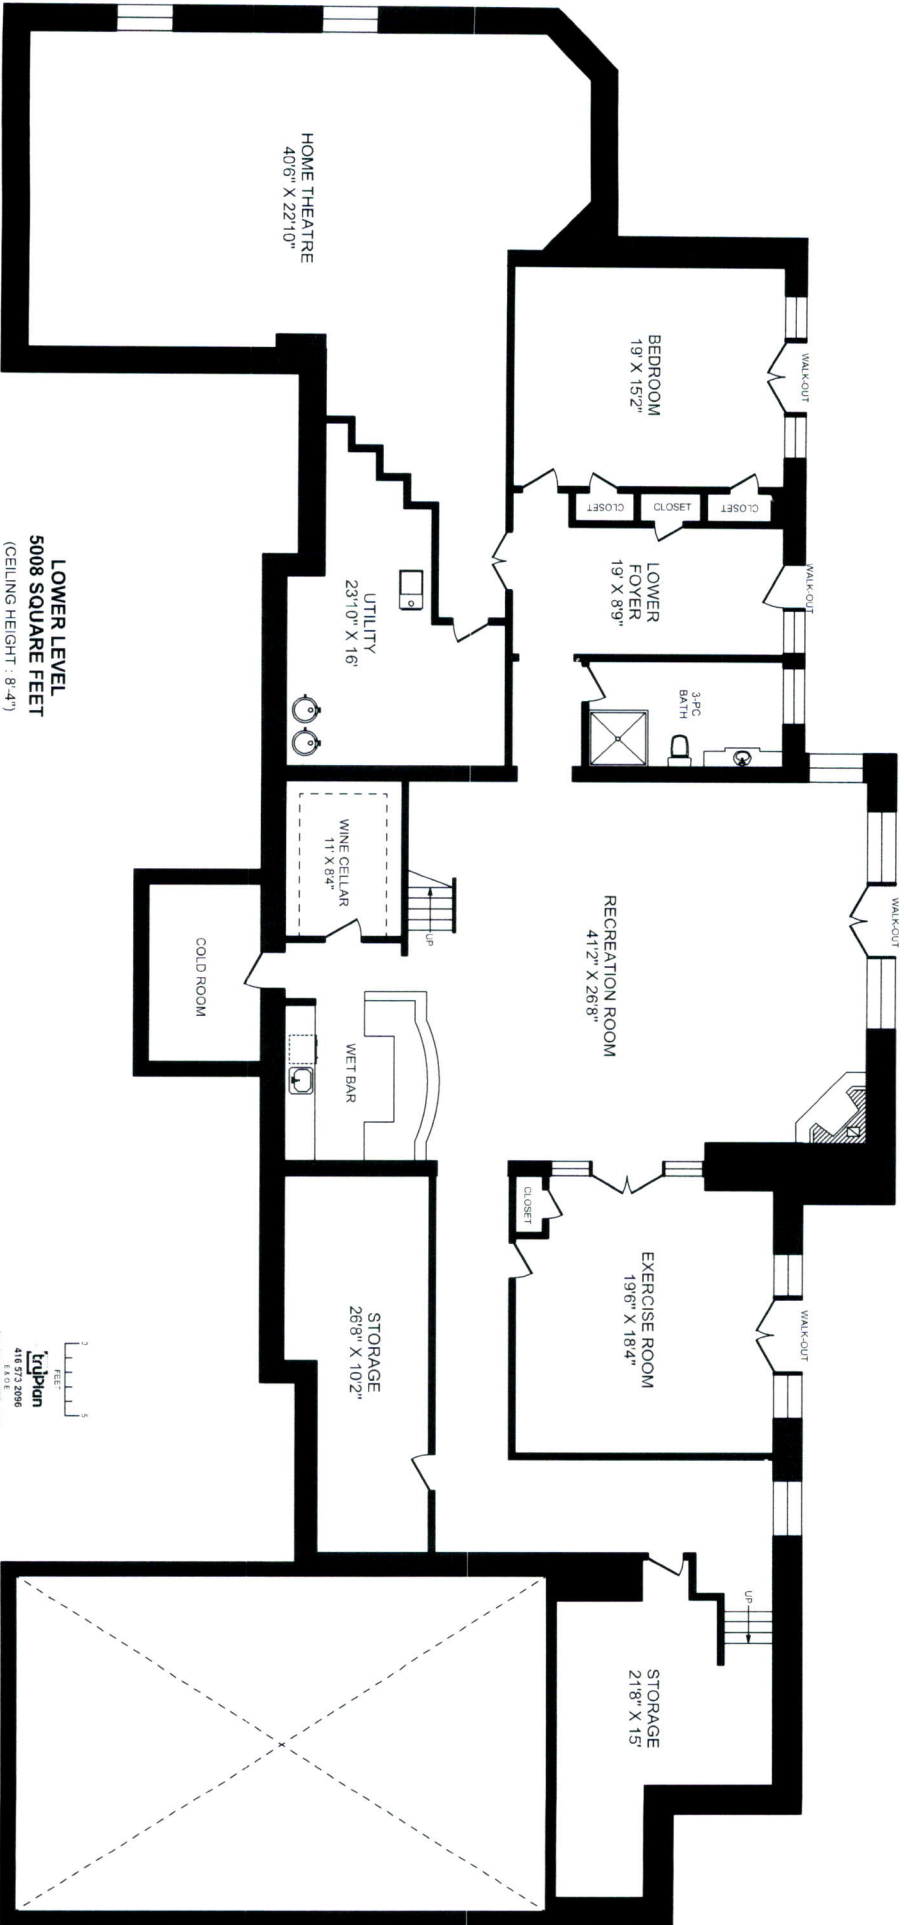

16 EVERSLEY HALL

MAIN FLOOR  
5008 SQUARE FEET  
(CEILING HEIGHT : 11'-0")

16 EVERSLEY HALL

LOWER LEVEL  
5008 SQUARE FEET  
(CEILING HEIGHT: 8'-4")