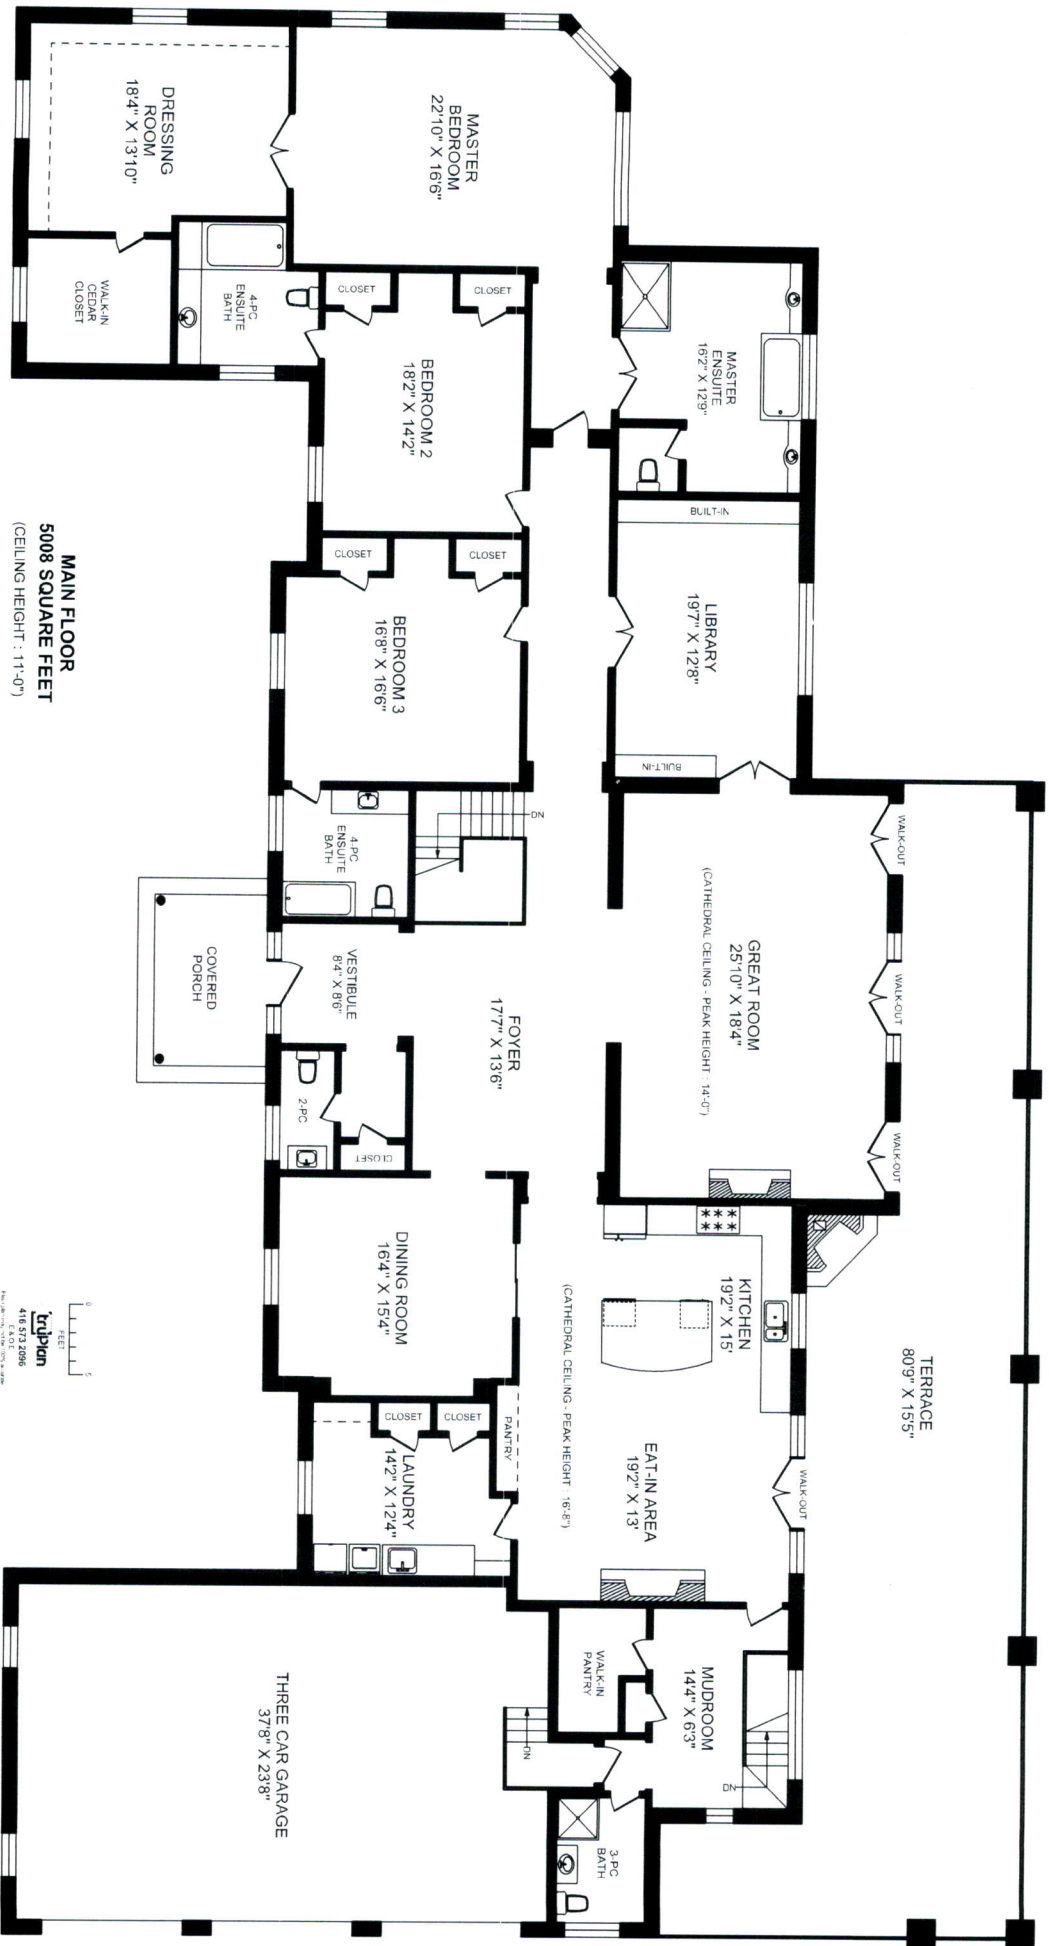

16 EVERSLEY HALL

MAIN FLOOR  
5008 SQUARE FEET  
(CEILING HEIGHT : 11'-0")

16 EVERSLEY HALL

LOWER LEVEL  
5008 SQUARE FEET  
(CEILING HEIGHT: 8'-4")