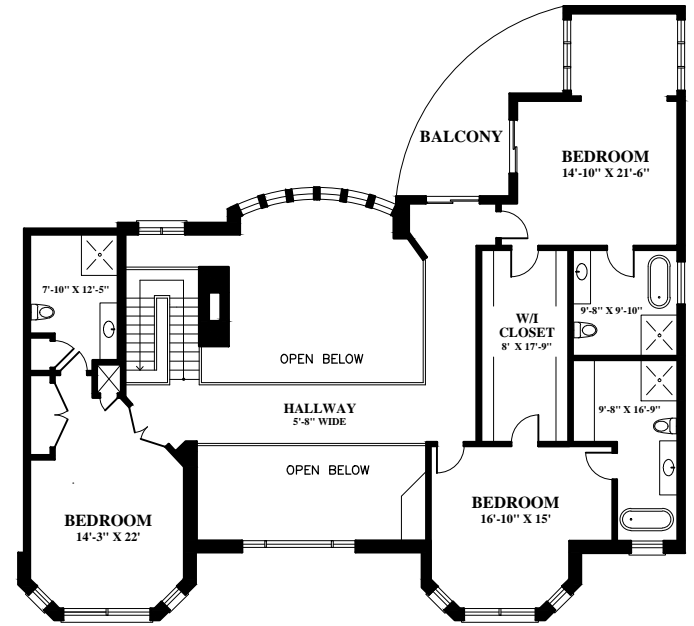

MAIN FLOOR 7025 sq ft

2ND FLOOR 1820 sq ft

**11037 NIAGARA PARKWAY
NIAGARA FALLS . ONTARIO**