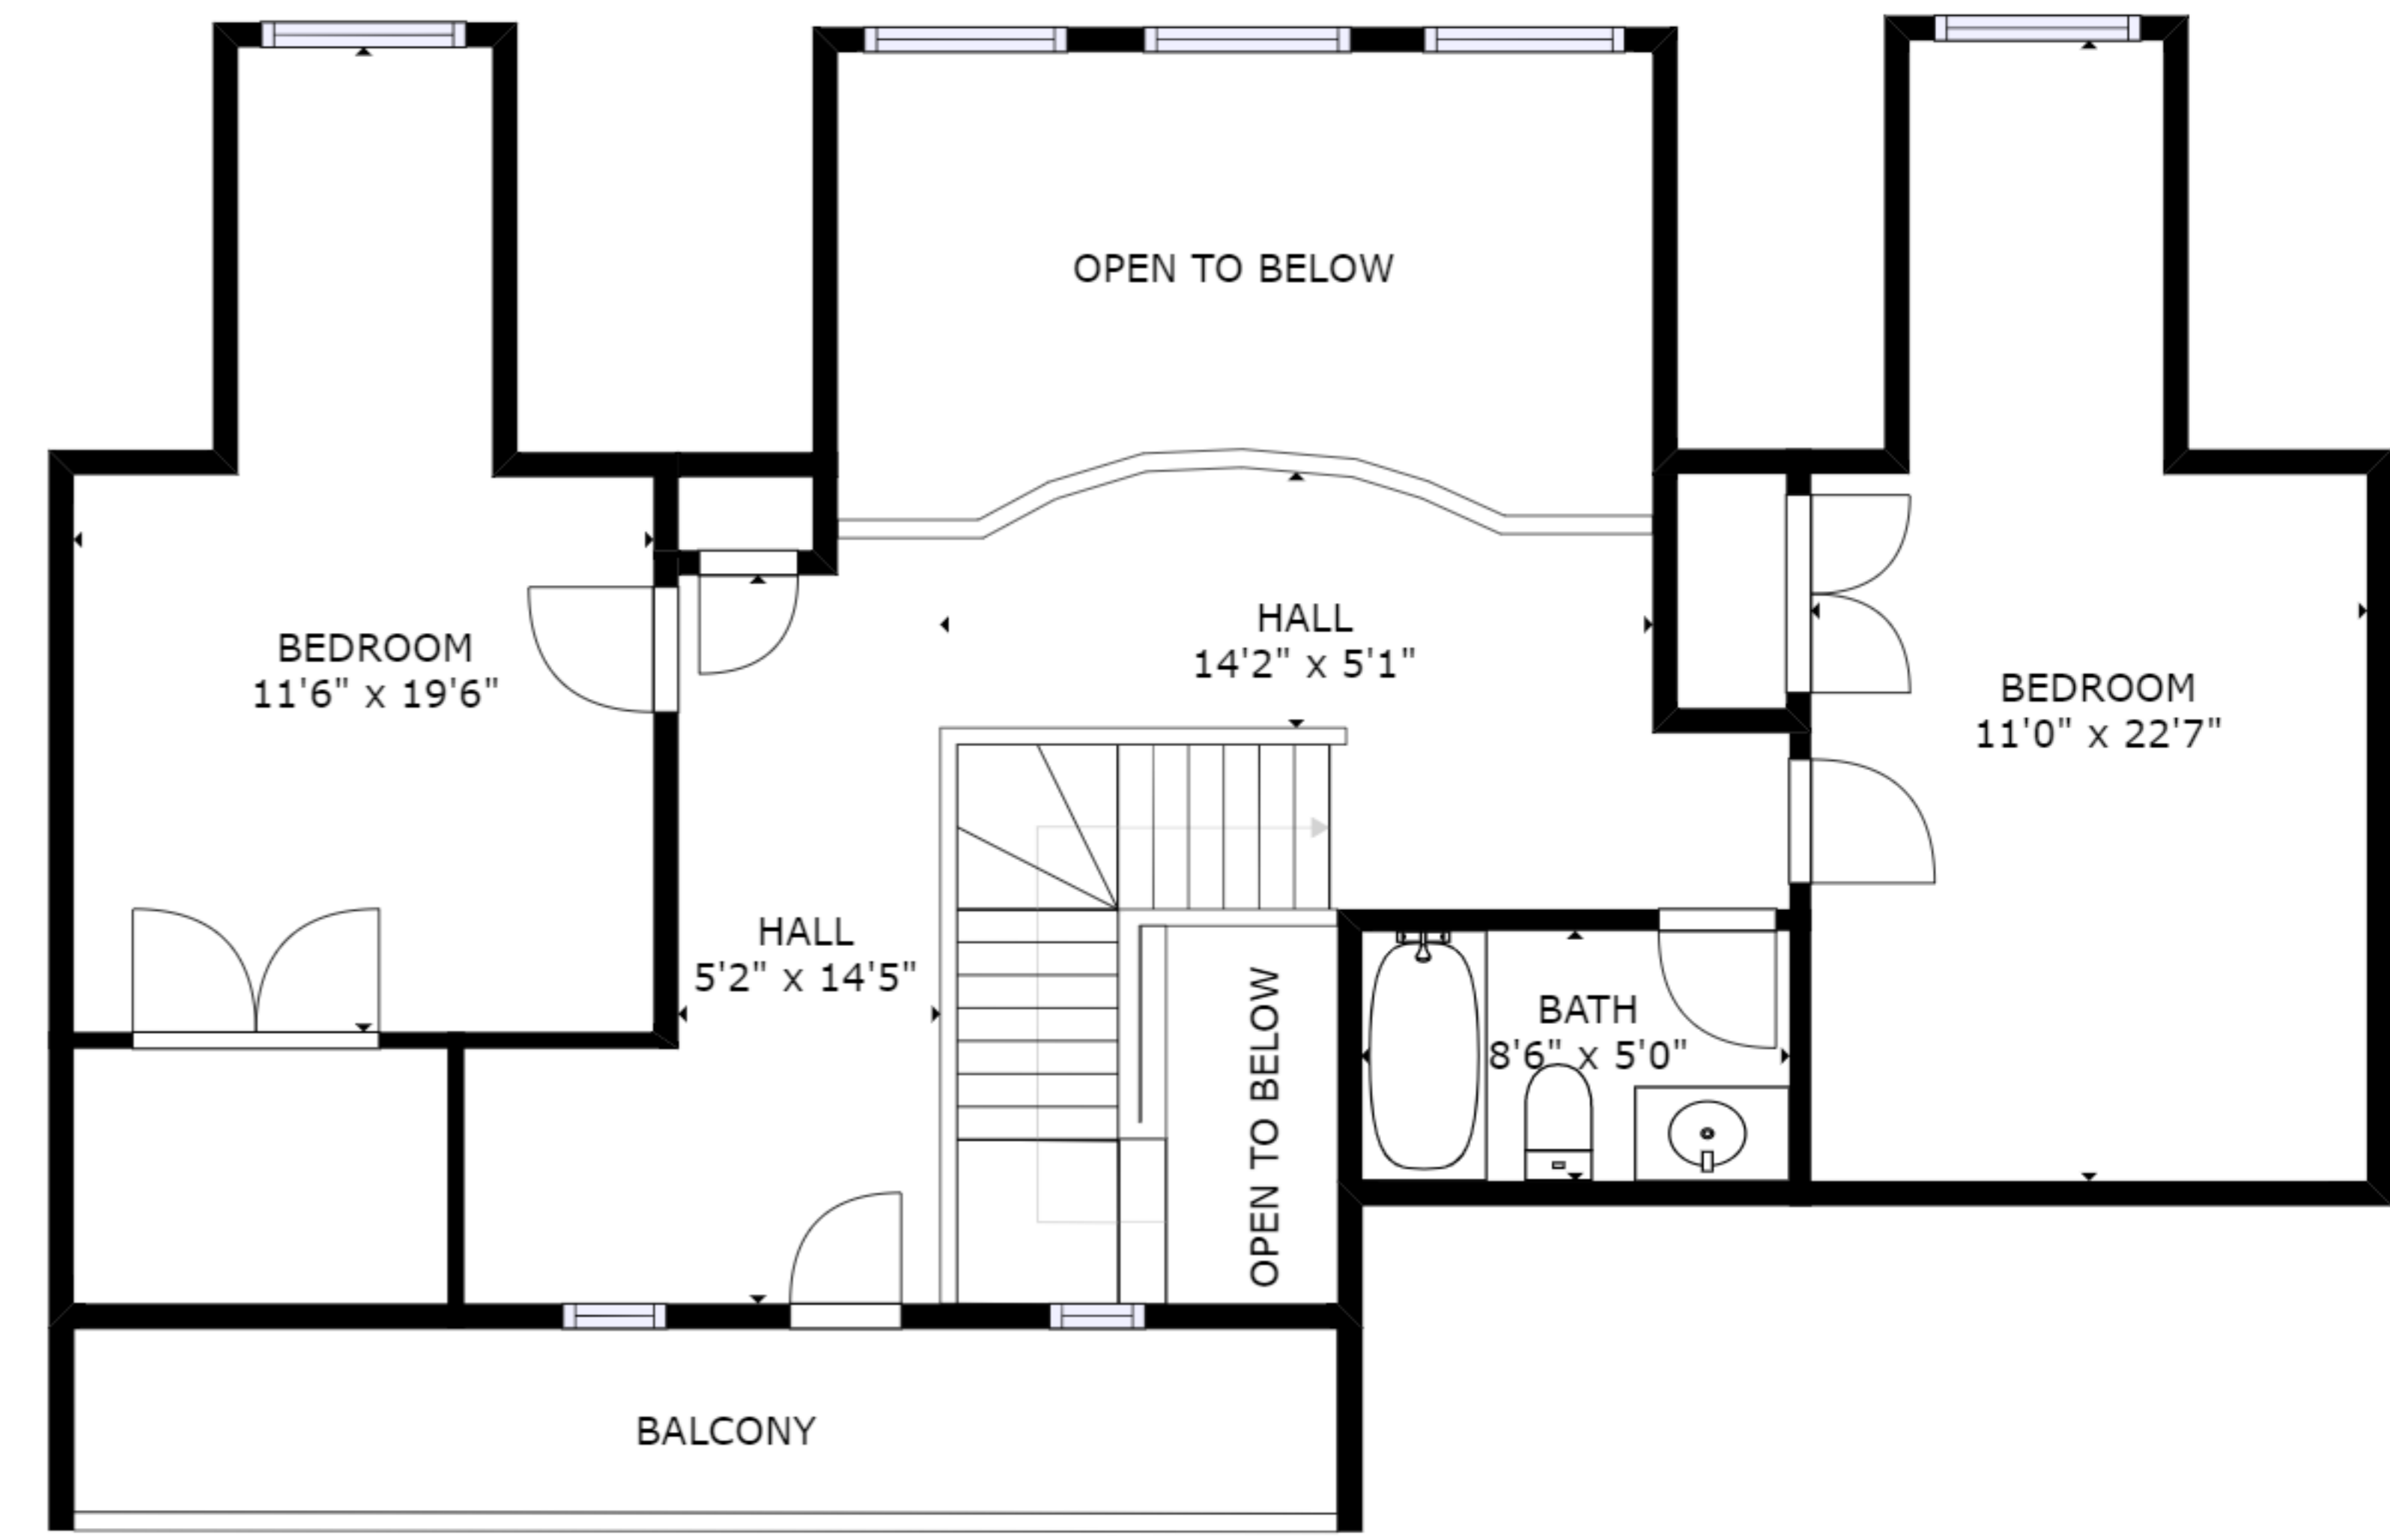

FLOOR 1

FLOOR 2

GROSS INTERNAL AREA
 FLOOR 1: 1362 sq ft, FLOOR 2: 755 sq ft
 TOTAL: 2116 sq ft
 SIZES AND DIMENSIONS ARE APPROXIMATE, ACTUAL MAY VARY.