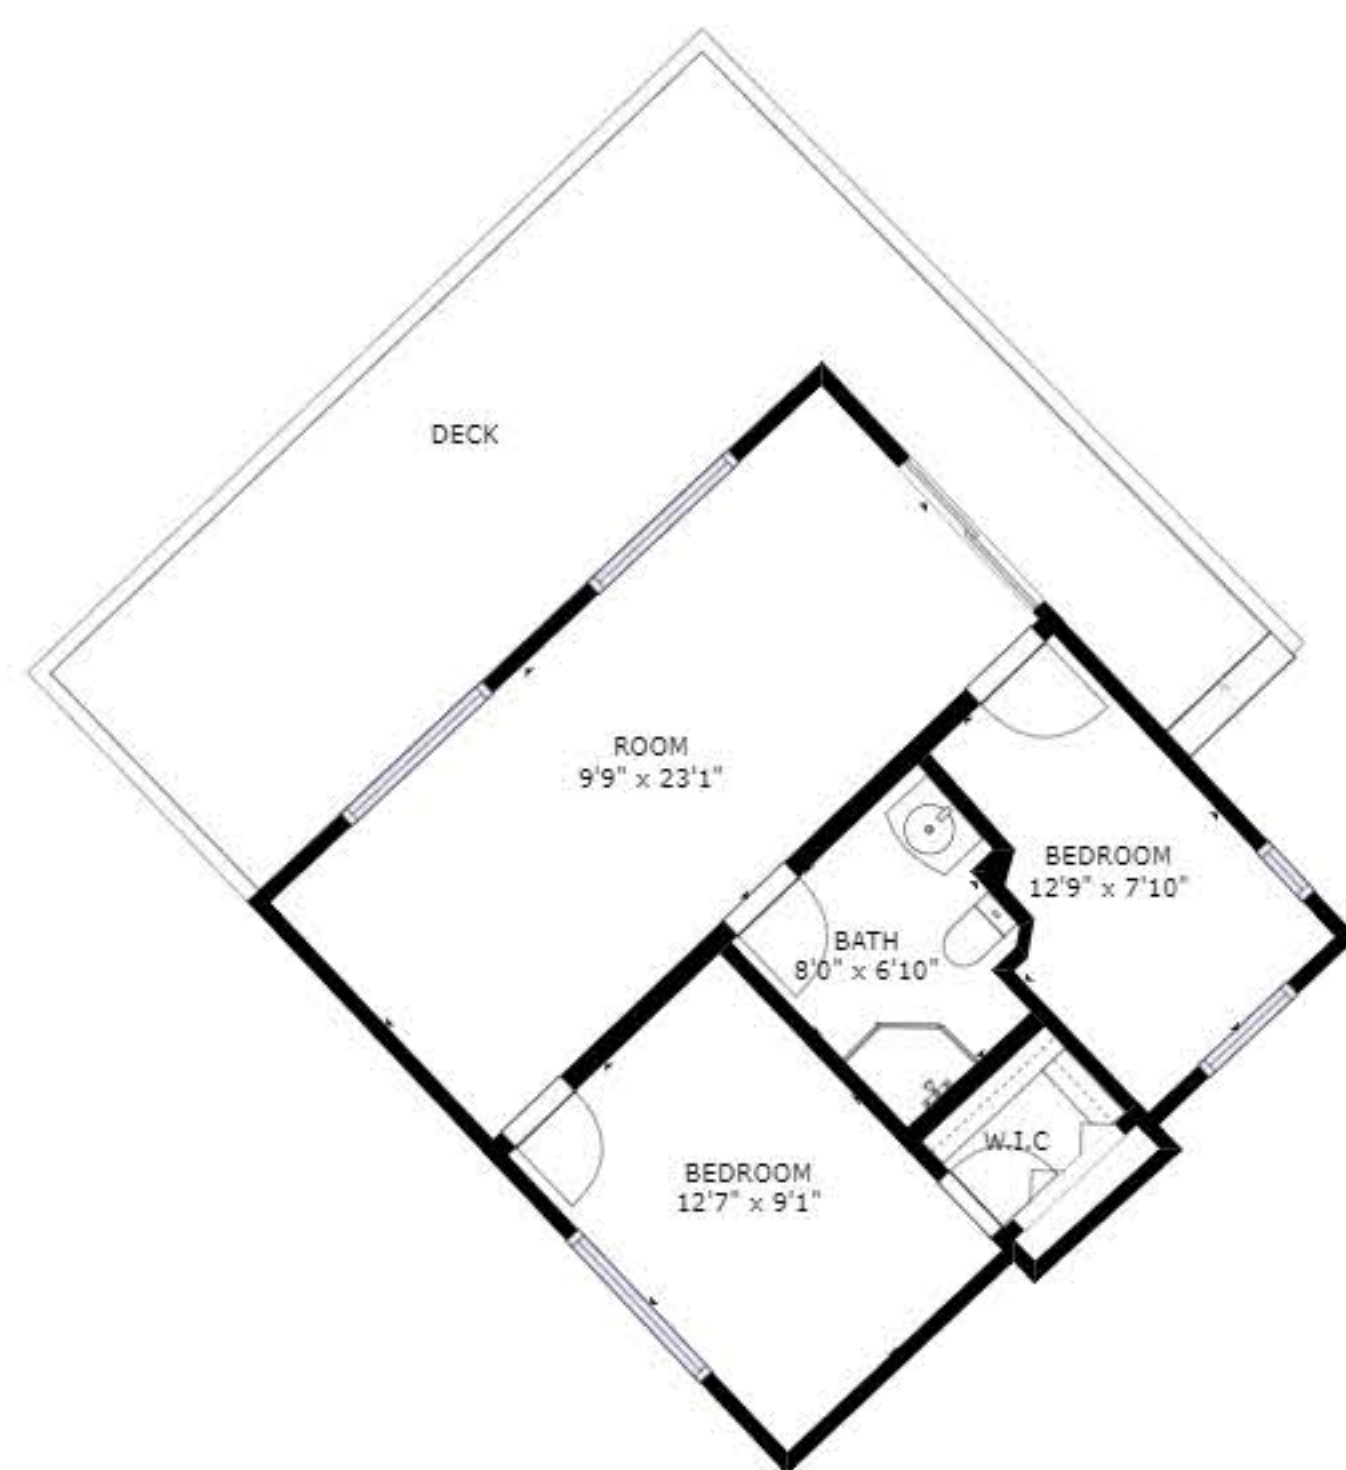

GROSS INTERNAL AREA
 FLOOR 1: 70 sq ft, FLOOR 2: 802 sq ft
 FLOOR 3: 3417 sq ft, EXCLUDED AREAS:
 GARAGE: 1162 sq ft
 TOTAL: 4290 sq ft

SIZES AND DIMENSIONS ARE APPROXIMATE, ACTUAL MAY VARY.

GROSS INTERNAL AREA
FLOOR 1: 70 sq ft, FLOOR 2: 802 sq ft
FLOOR 3: 3417 sq ft, EXCLUDED AREAS:
GARAGE: 1162 sq ft
TOTAL: 4290 sq ft

SIZES AND DIMENSIONS ARE APPROXIMATE, ACTUAL MAY VARY.

GROSS INTERNAL AREA
 FLOOR 1: 70 sq ft, FLOOR 2: 802 sq ft
 FLOOR 3: 3417 sq ft, EXCLUDED AREAS:
 GARAGE: 1162 sq ft
 TOTAL: 4290 sq ft

SIZES AND DIMENSIONS ARE APPROXIMATE, ACTUAL MAY VARY.

GROSS INTERNAL AREA
FLOOR 1: 70 sq ft, FLOOR 2: 802 sq ft
FLOOR 3: 3417 sq ft, EXCLUDED AREAS:
GARAGE: 1162 sq ft
TOTAL: 4290 sq ft

SIZES AND DIMENSIONS ARE APPROXIMATE, ACTUAL MAY VARY.