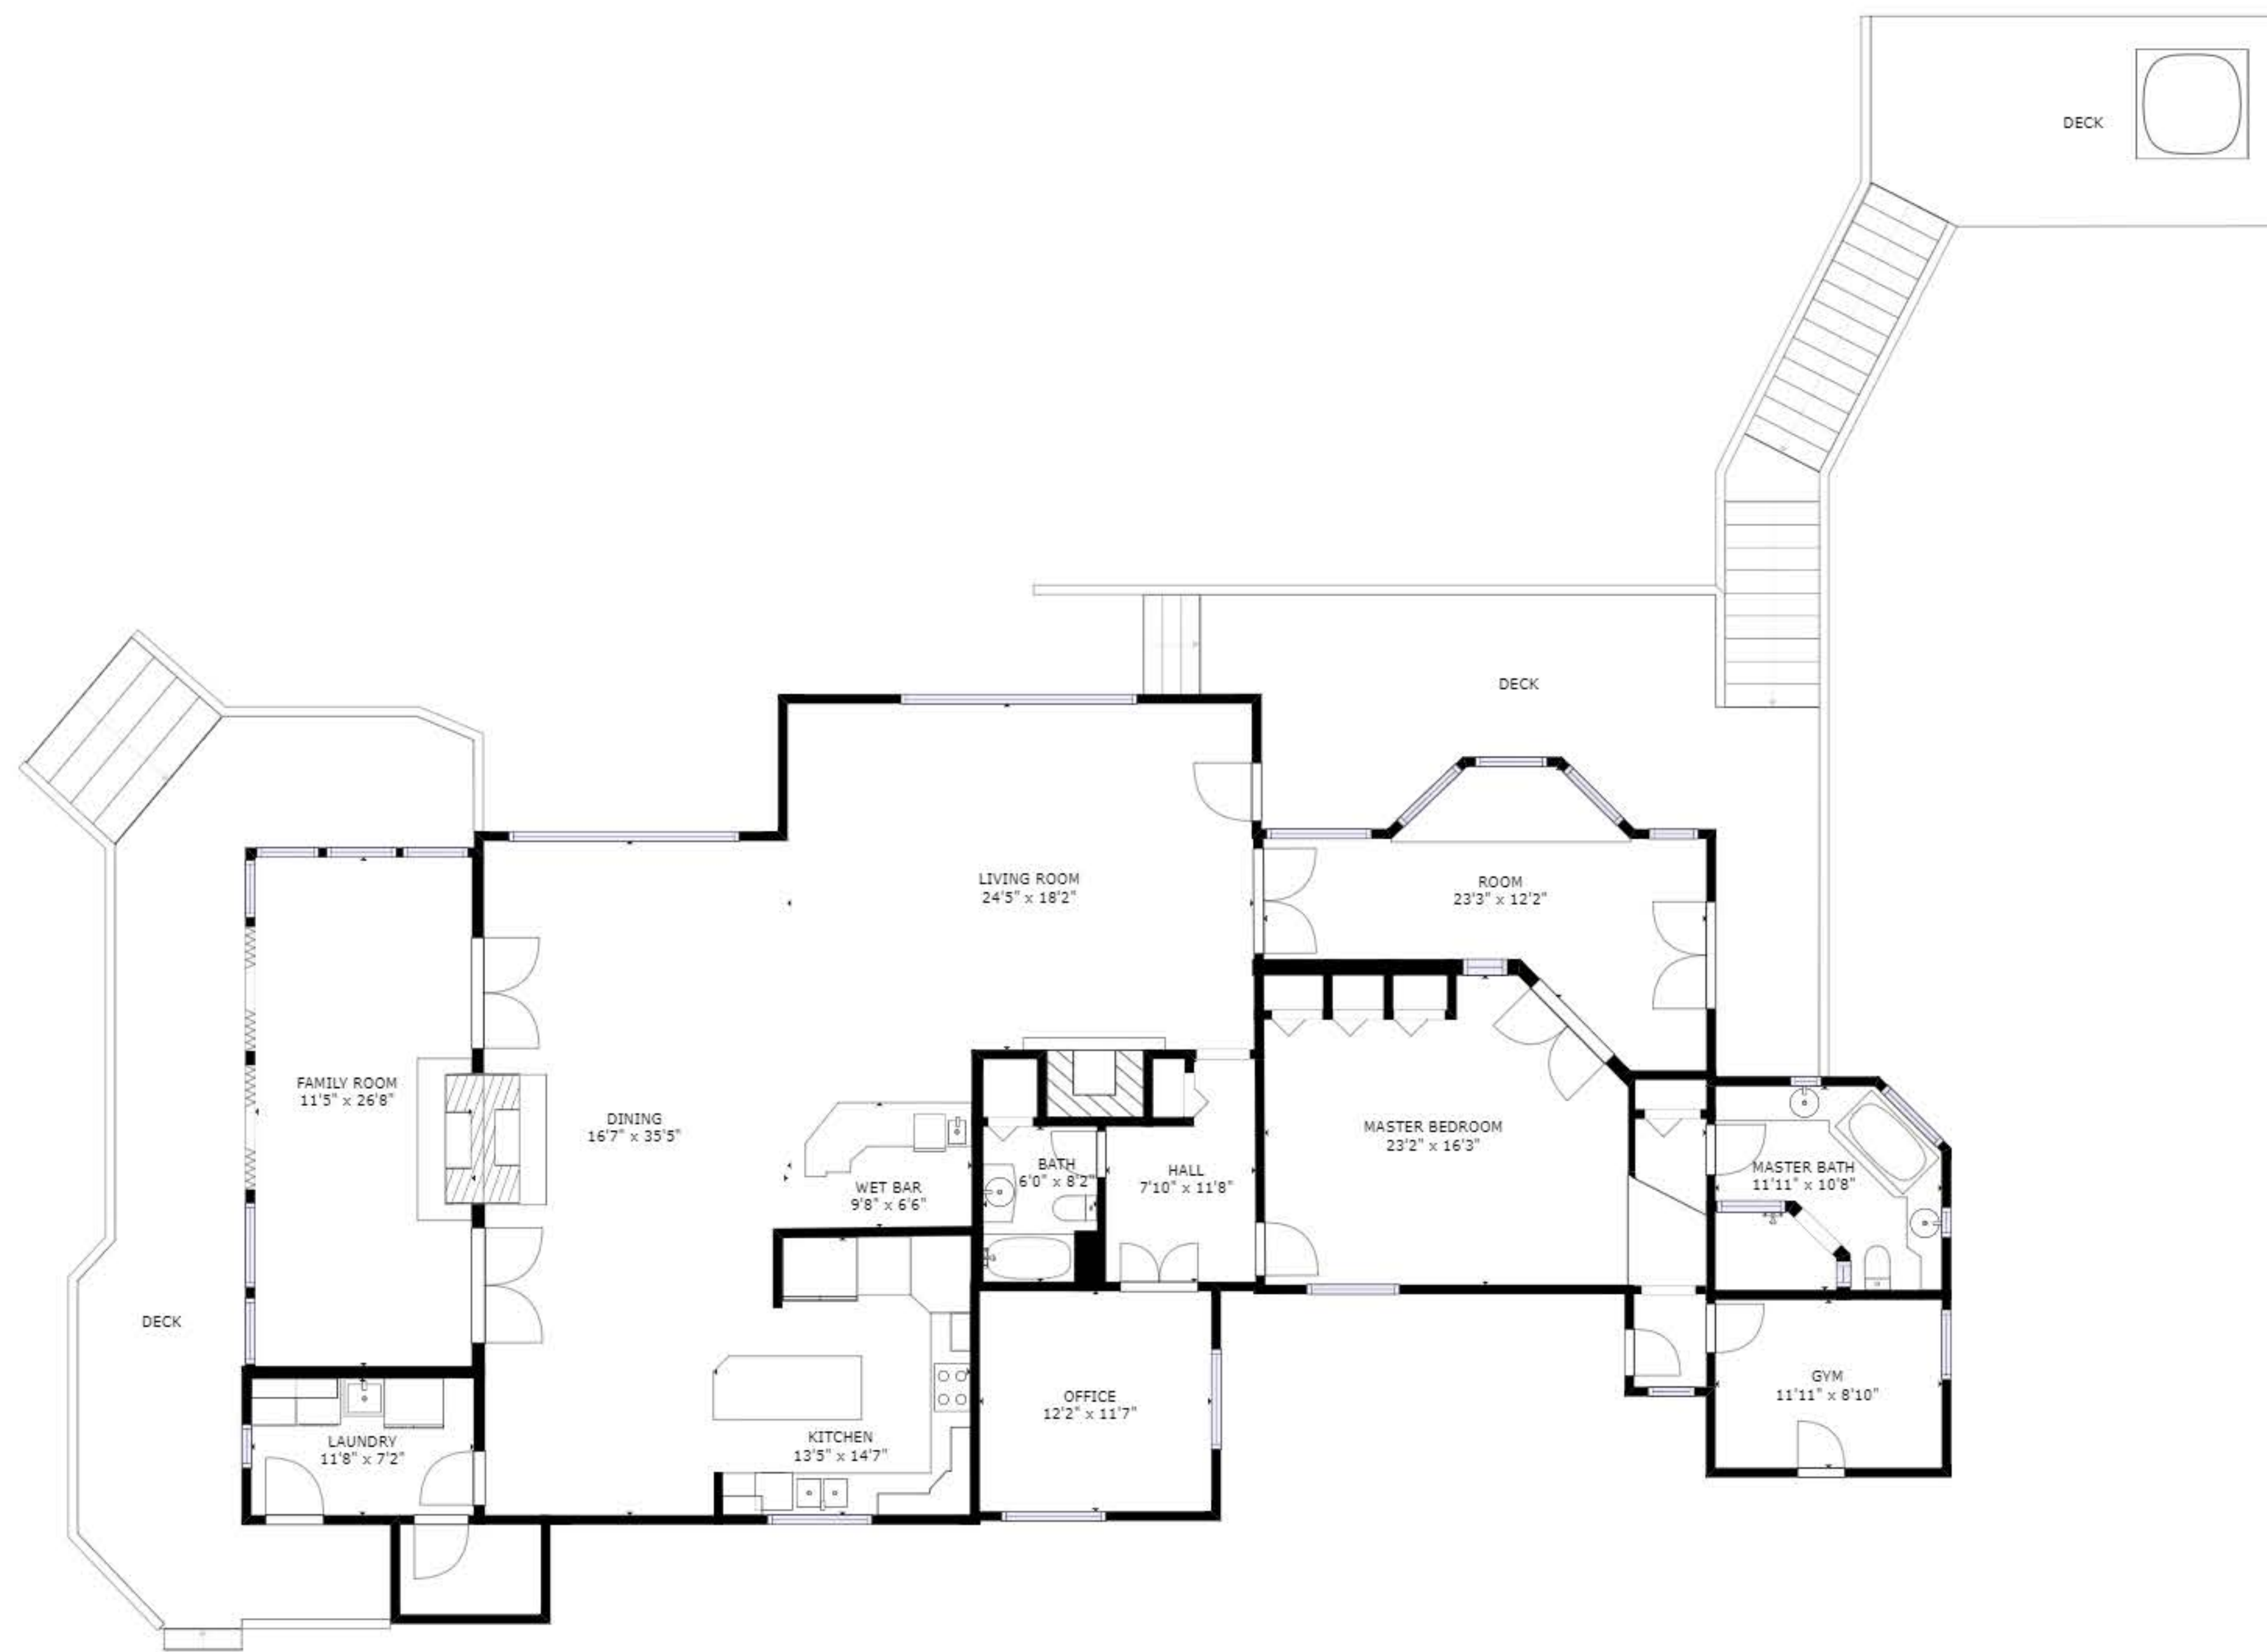

GROSS INTERNAL AREA
 FLOOR 1: 70 sq ft, FLOOR 2: 802 sq ft
 FLOOR 3: 3417 sq ft, EXCLUDED AREAS:
 GARAGE: 1162 sq ft
 TOTAL: 4290 sq ft

SIZES AND DIMENSIONS ARE APPROXIMATE, ACTUAL MAY VARY.

GROSS INTERNAL AREA
FLOOR 1: 70 sq ft, FLOOR 2: 802 sq ft
FLOOR 3: 3417 sq ft, EXCLUDED AREAS:
GARAGE: 1162 sq ft
TOTAL: 4290 sq ft

SIZES AND DIMENSIONS ARE APPROXIMATE, ACTUAL MAY VARY.

GROSS INTERNAL AREA
 FLOOR 1: 70 sq ft, FLOOR 2: 802 sq ft
 FLOOR 3: 3417 sq ft, EXCLUDED AREAS:
 GARAGE: 1162 sq ft
 TOTAL: 4290 sq ft

SIZES AND DIMENSIONS ARE APPROXIMATE, ACTUAL MAY VARY.

GROSS INTERNAL AREA
FLOOR 1: 70 sq ft, FLOOR 2: 802 sq ft
FLOOR 3: 3417 sq ft, EXCLUDED AREAS:
GARAGE: 1162 sq ft
TOTAL: 4290 sq ft

SIZES AND DIMENSIONS ARE APPROXIMATE, ACTUAL MAY VARY.