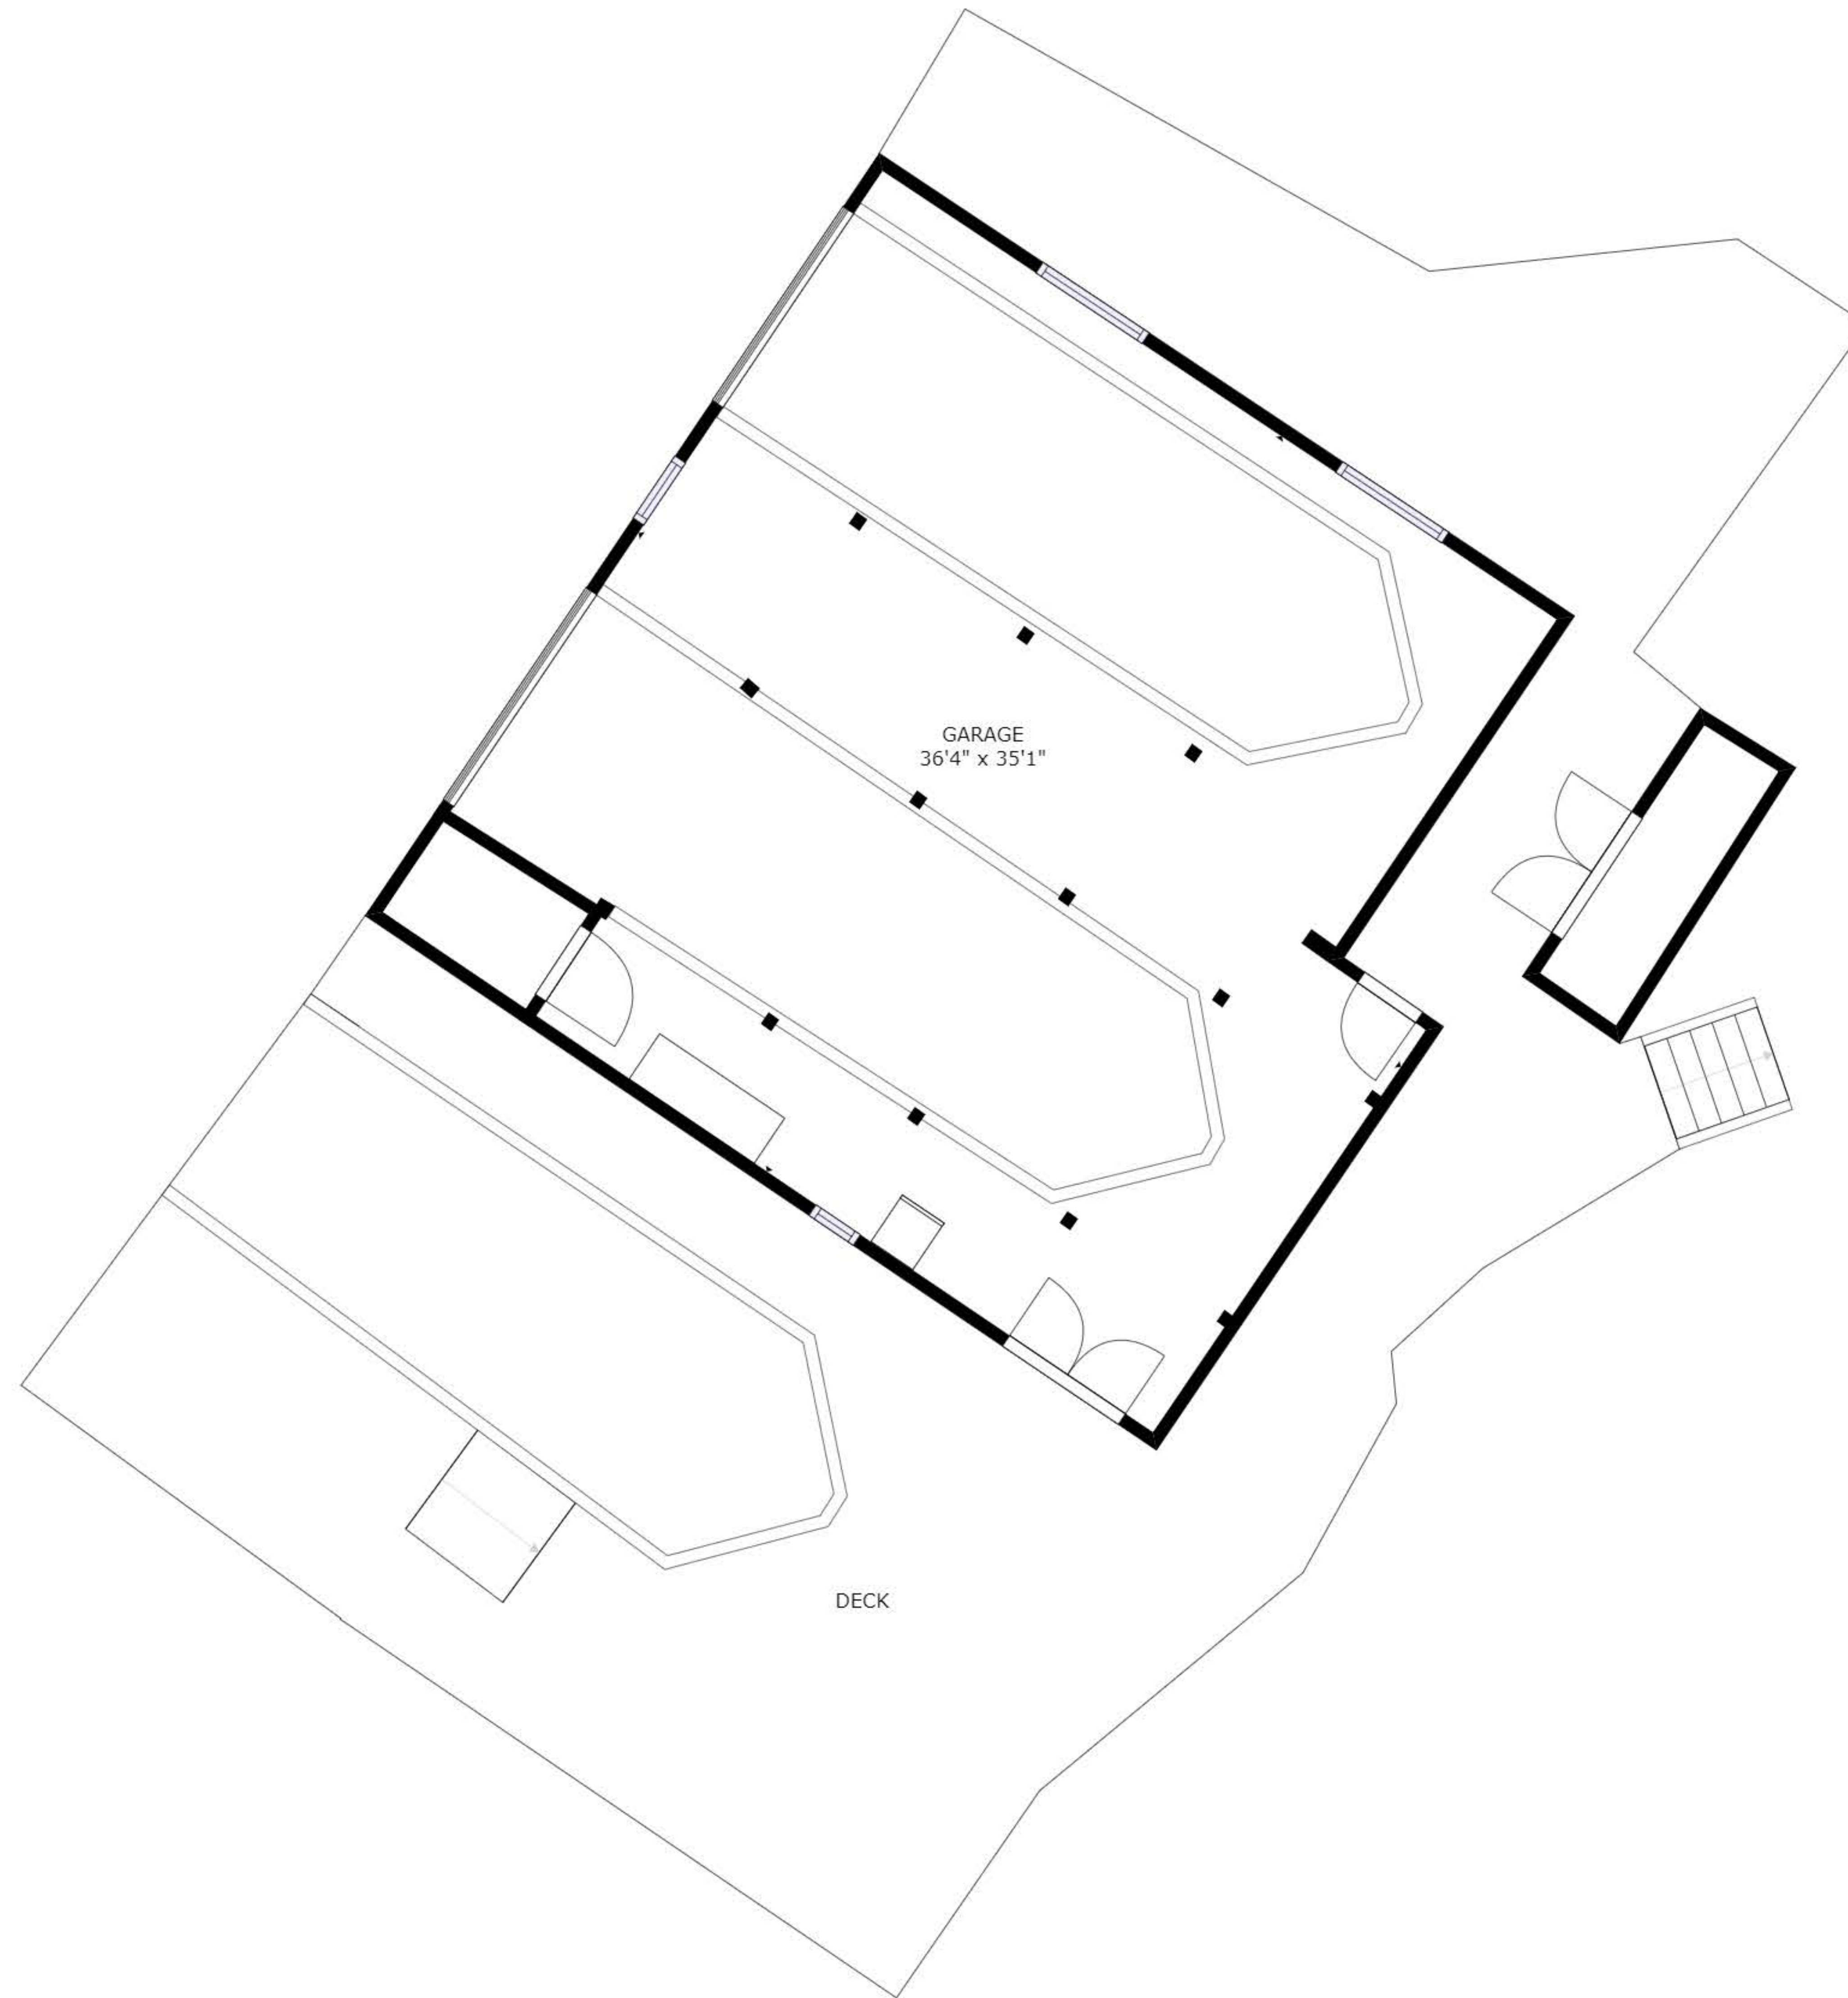

GROSS INTERNAL AREA
 FLOOR 1: 70 sq ft, FLOOR 2: 802 sq ft
 FLOOR 3: 3417 sq ft, EXCLUDED AREAS:
 GARAGE: 1162 sq ft
 TOTAL: 4290 sq ft

SIZES AND DIMENSIONS ARE APPROXIMATE, ACTUAL MAY VARY.

GROSS INTERNAL AREA
FLOOR 1: 70 sq ft, FLOOR 2: 802 sq ft
FLOOR 3: 3417 sq ft, EXCLUDED AREAS:
GARAGE: 1162 sq ft
TOTAL: 4290 sq ft

SIZES AND DIMENSIONS ARE APPROXIMATE, ACTUAL MAY VARY.

GROSS INTERNAL AREA
 FLOOR 1: 70 sq ft, FLOOR 2: 802 sq ft
 FLOOR 3: 3417 sq ft, EXCLUDED AREAS:
 GARAGE: 1162 sq ft
 TOTAL: 4290 sq ft

SIZES AND DIMENSIONS ARE APPROXIMATE, ACTUAL MAY VARY.

GROSS INTERNAL AREA
FLOOR 1: 70 sq ft, FLOOR 2: 802 sq ft
FLOOR 3: 3417 sq ft, EXCLUDED AREAS:
GARAGE: 1162 sq ft
TOTAL: 4290 sq ft

SIZES AND DIMENSIONS ARE APPROXIMATE, ACTUAL MAY VARY.