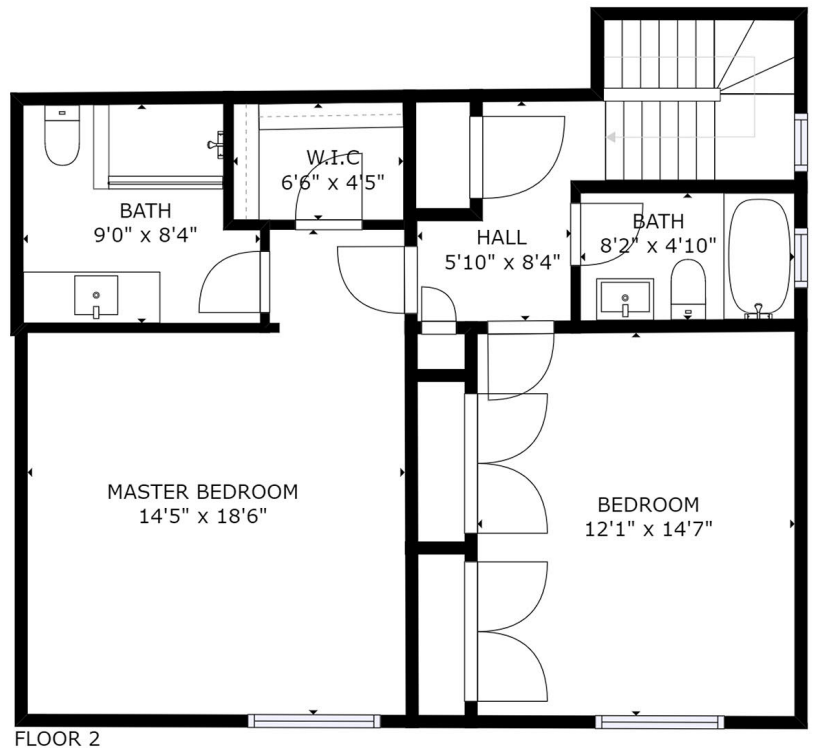

The Merchant

Suite

THE SUITE

- 1,495 square feet
- 2 Large Bedrooms
- 2 Full Bathrooms

FEATURES

- Walk-in Closet
- Two Levels
- Stainless Steel Appliances
- Front and Rear Entrances
- Washer and Dryer
- Independent HVAC Systems
- Front Porch overlooking Bayfront Park