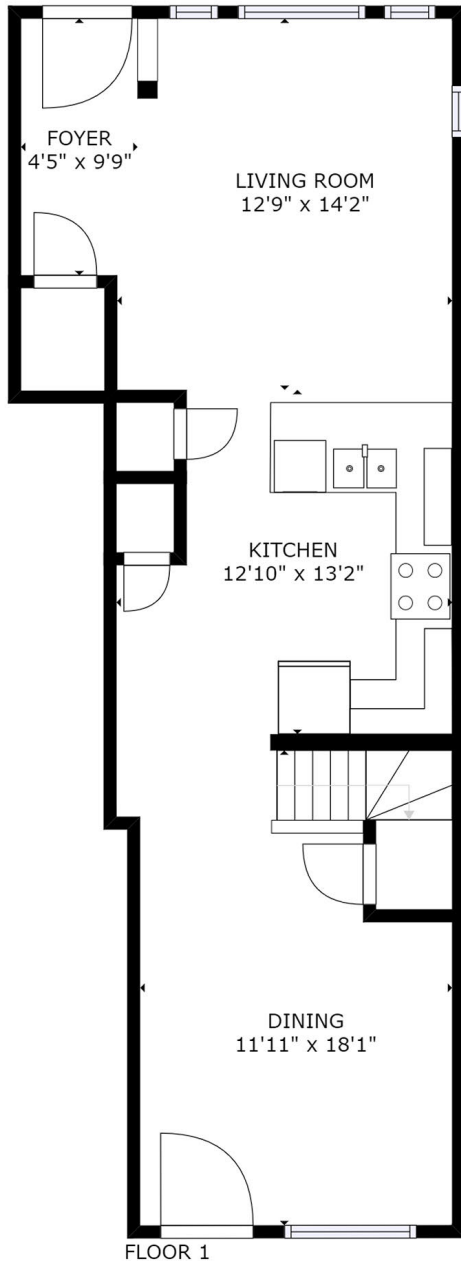

The Merchant

Suite

THE SUITE

- 1,495 square feet
- 2 Large Bedrooms
- 2 Full Bathrooms

FEATURES

- Walk-in Closet
- Two Levels
- Stainless Steel Appliances
- Front and Rear Entrances
- Washer and Dryer
- Independent HVAC Systems
- Front Porch overlooking Bayfront Park