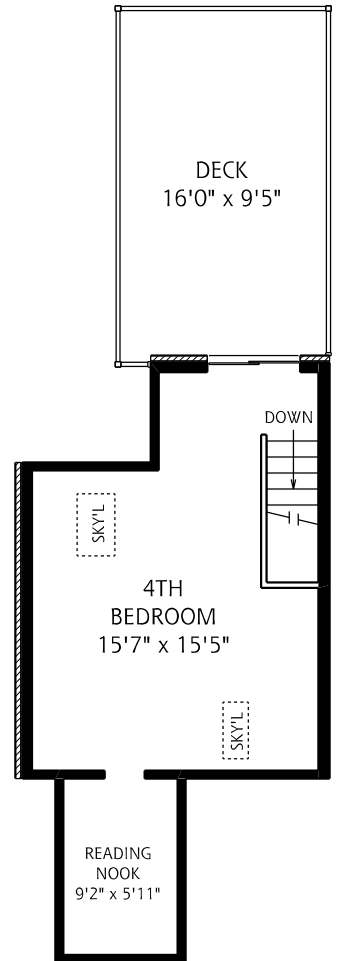

# 252 LISGAR STREET

LOWER LEVEL  
870 SQUARE FEET

MAIN FLOOR  
975 SQUARE FEET

SECOND FLOOR  
720 SQUARE FEET

THIRD FLOOR  
390 SQUARE FEET

ALL MEASUREMENTS SHOULD BE CONSIDERED APPROXIMATE