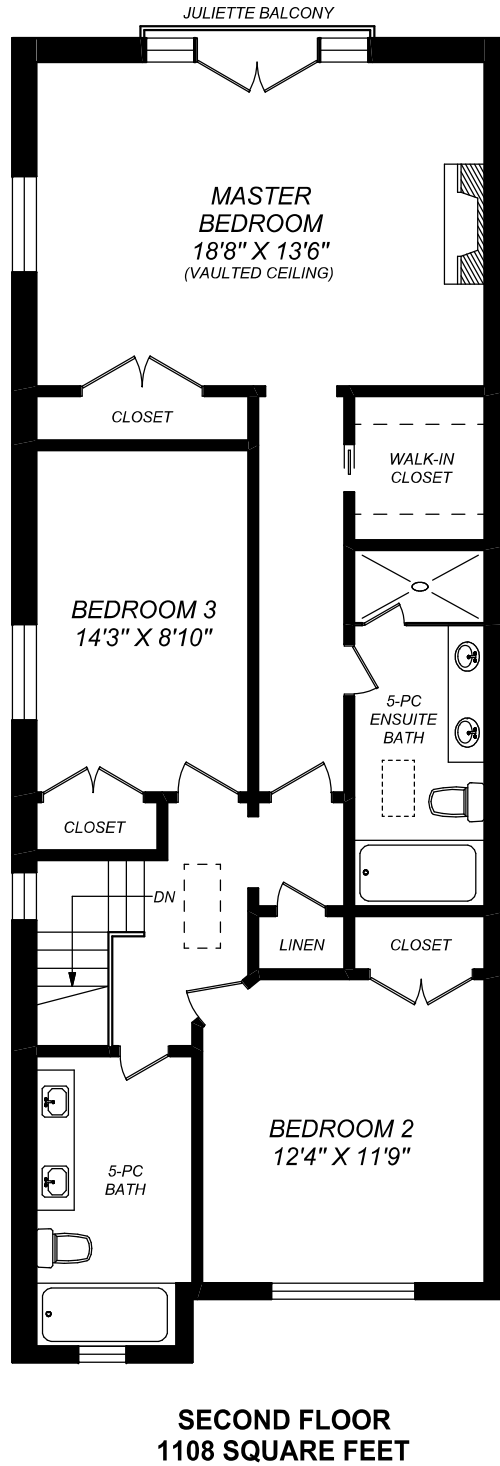

162 WANLESS AVENUE

truPlan
416 573 2096
E & O.E.

Floor plan may not be 100% accurate.