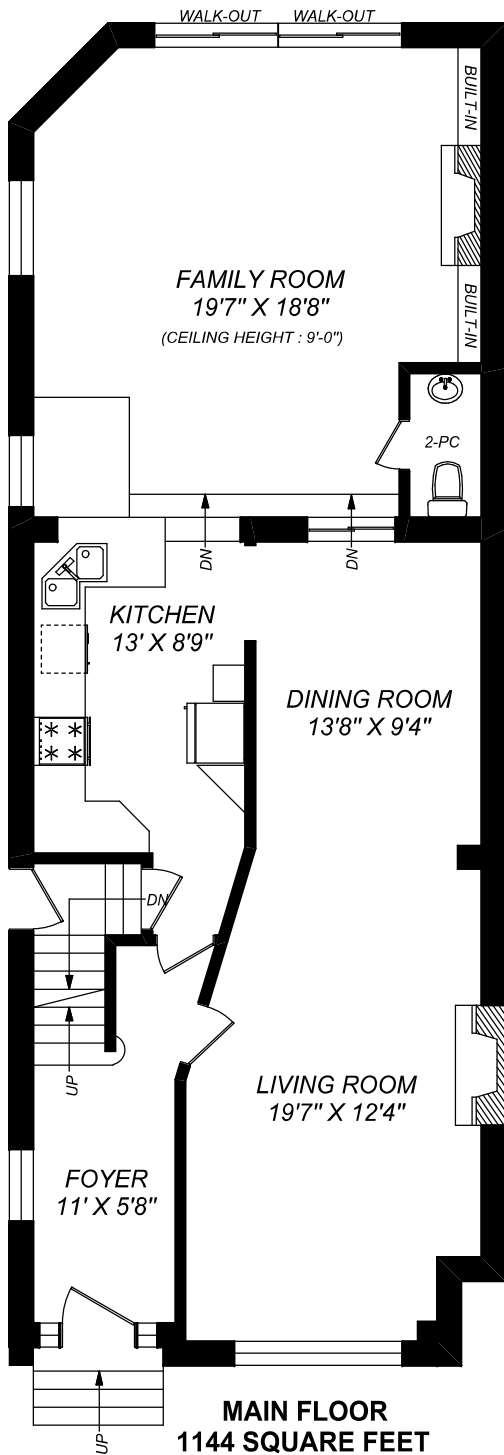

162 WANLESS AVENUE

truPlan
416 573 2096
E & O.E.

Floor plan may not be 100% accurate.