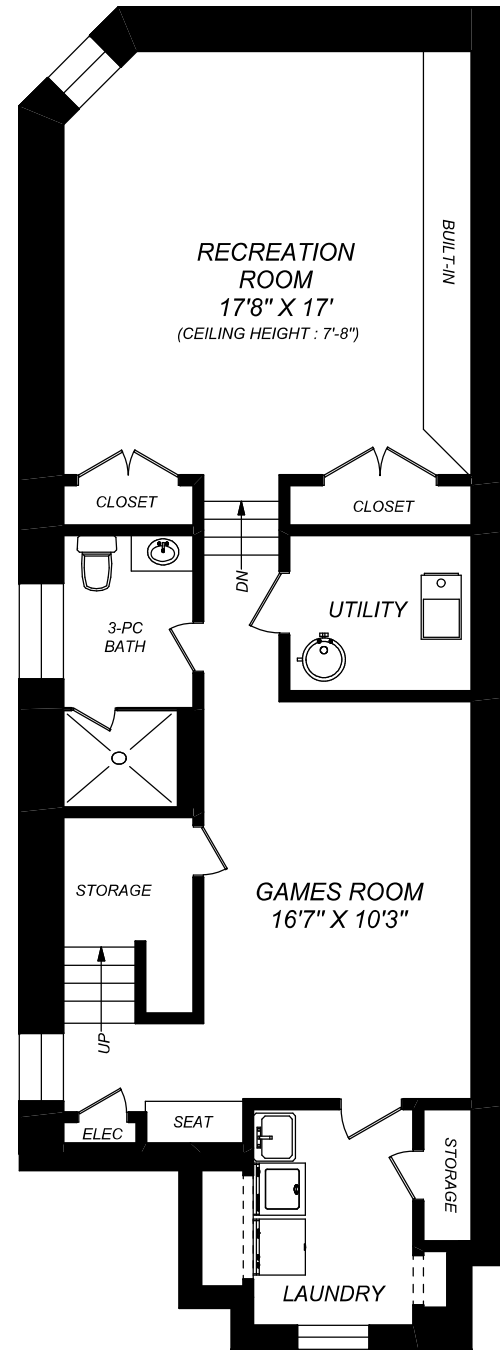

162 WANLESS AVENUE

truPlan
416 573 2096
E & O.E.

Floor plan may not be 100% accurate.