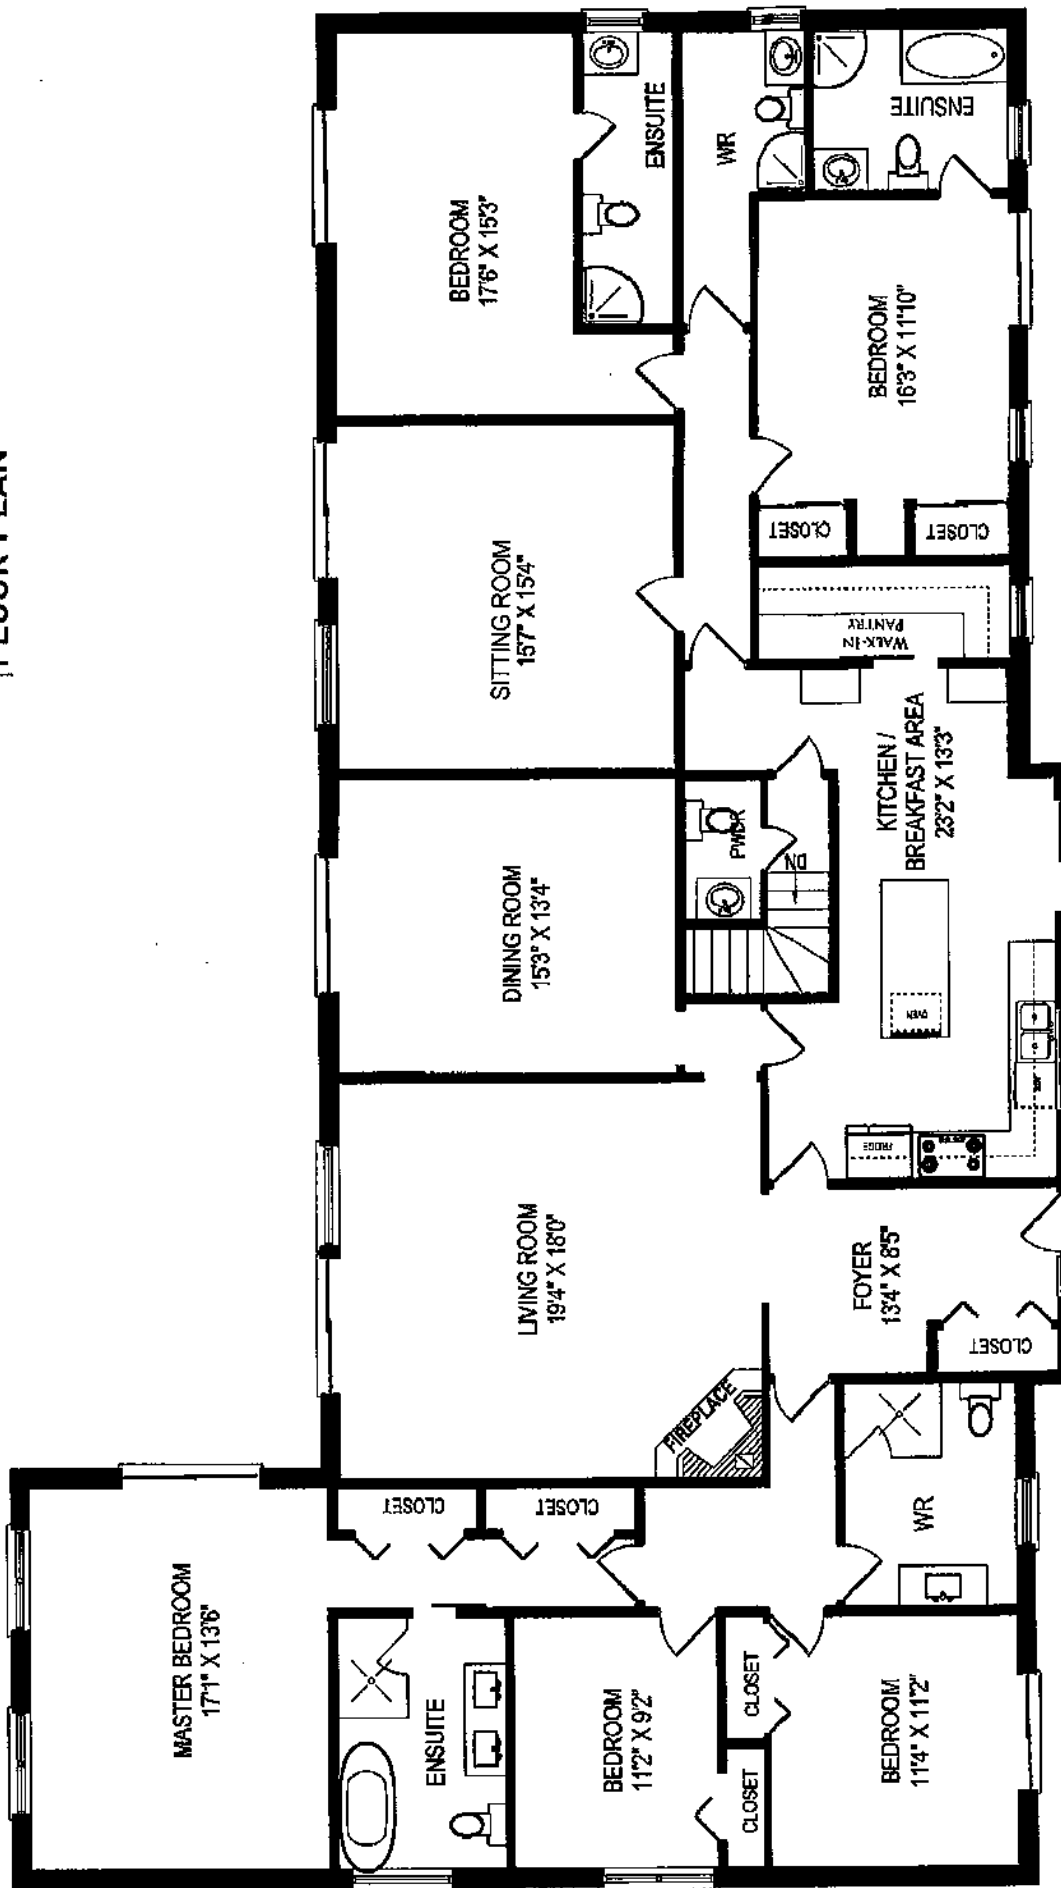

7735 Finnerty Side Road, Caledon

FLOOR PLAN

MAIN FLOOR
3101 SQUARE FEET

7735 Finnerty Side Road, Caledon

FLOOR PLAN

LOWER LEVEL
1973 SQUARE FEET