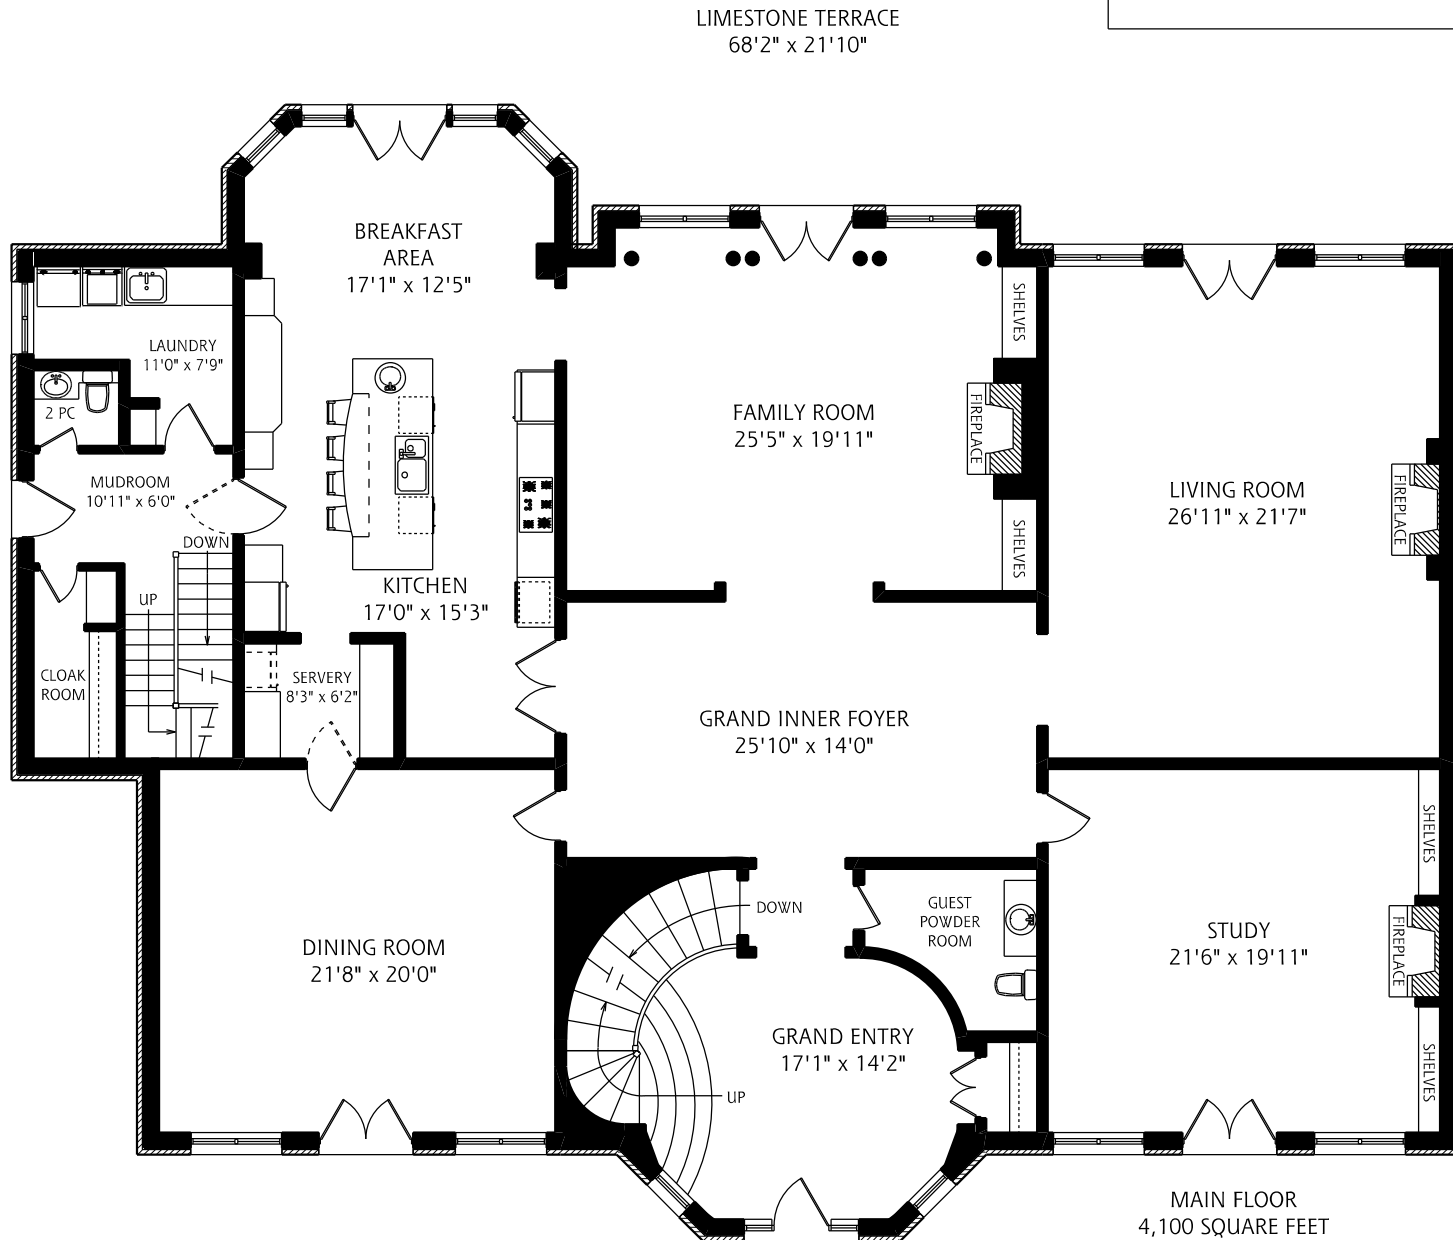

99 OLD COLONY ROAD

ALL MEASUREMENTS SHOULD BE CONSIDERED APPROXIMATE

99 OLD COLONY ROAD

LOWER LEVEL
4,425 SQUARE FEET

ALL MEASUREMENTS SHOULD BE CONSIDERED APPROXIMATE