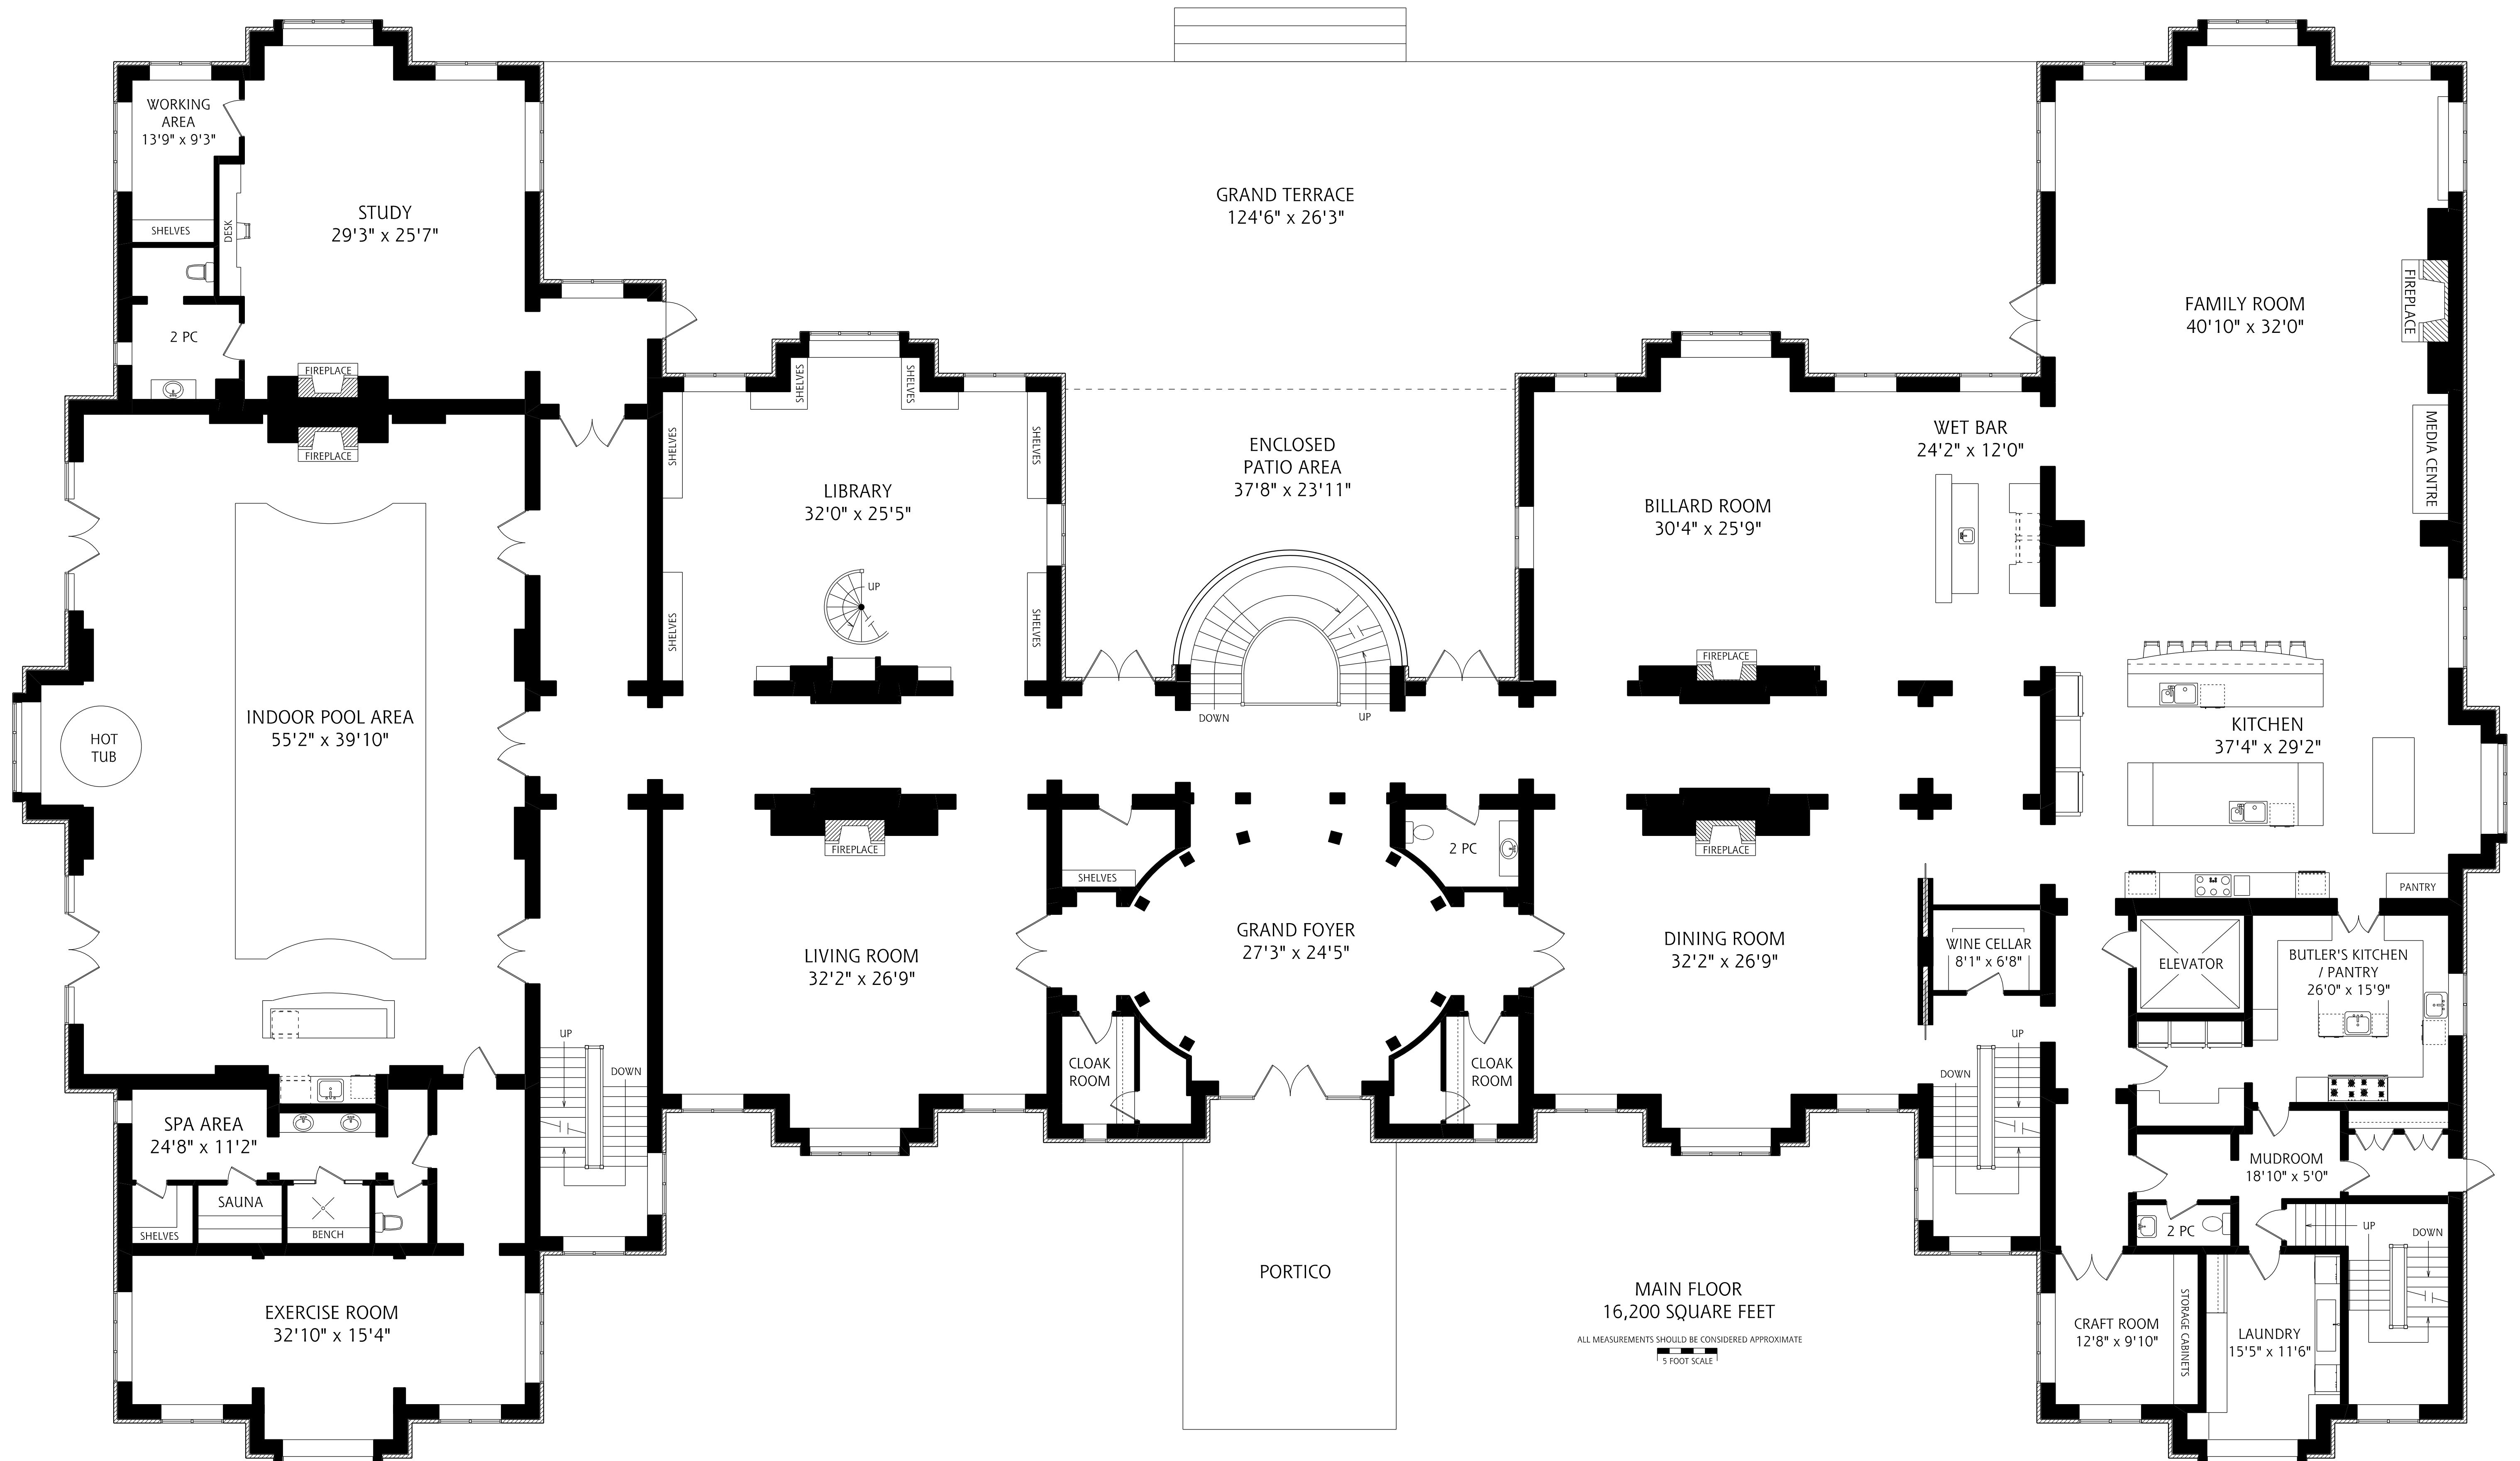

# 1150 LAKESHORE ROAD EAST

# 1150 LAKESHORE ROAD EAST

1150 LAKESHORE ROAD EAST

LOWER LEVEL  
SQUARE FEET  
PLUS 4,725 SQ FT GARAGE  
ALL MEASUREMENTS SHOULD BE CONSIDERED APPROXIMATE  
1/8" = 1' SCALE