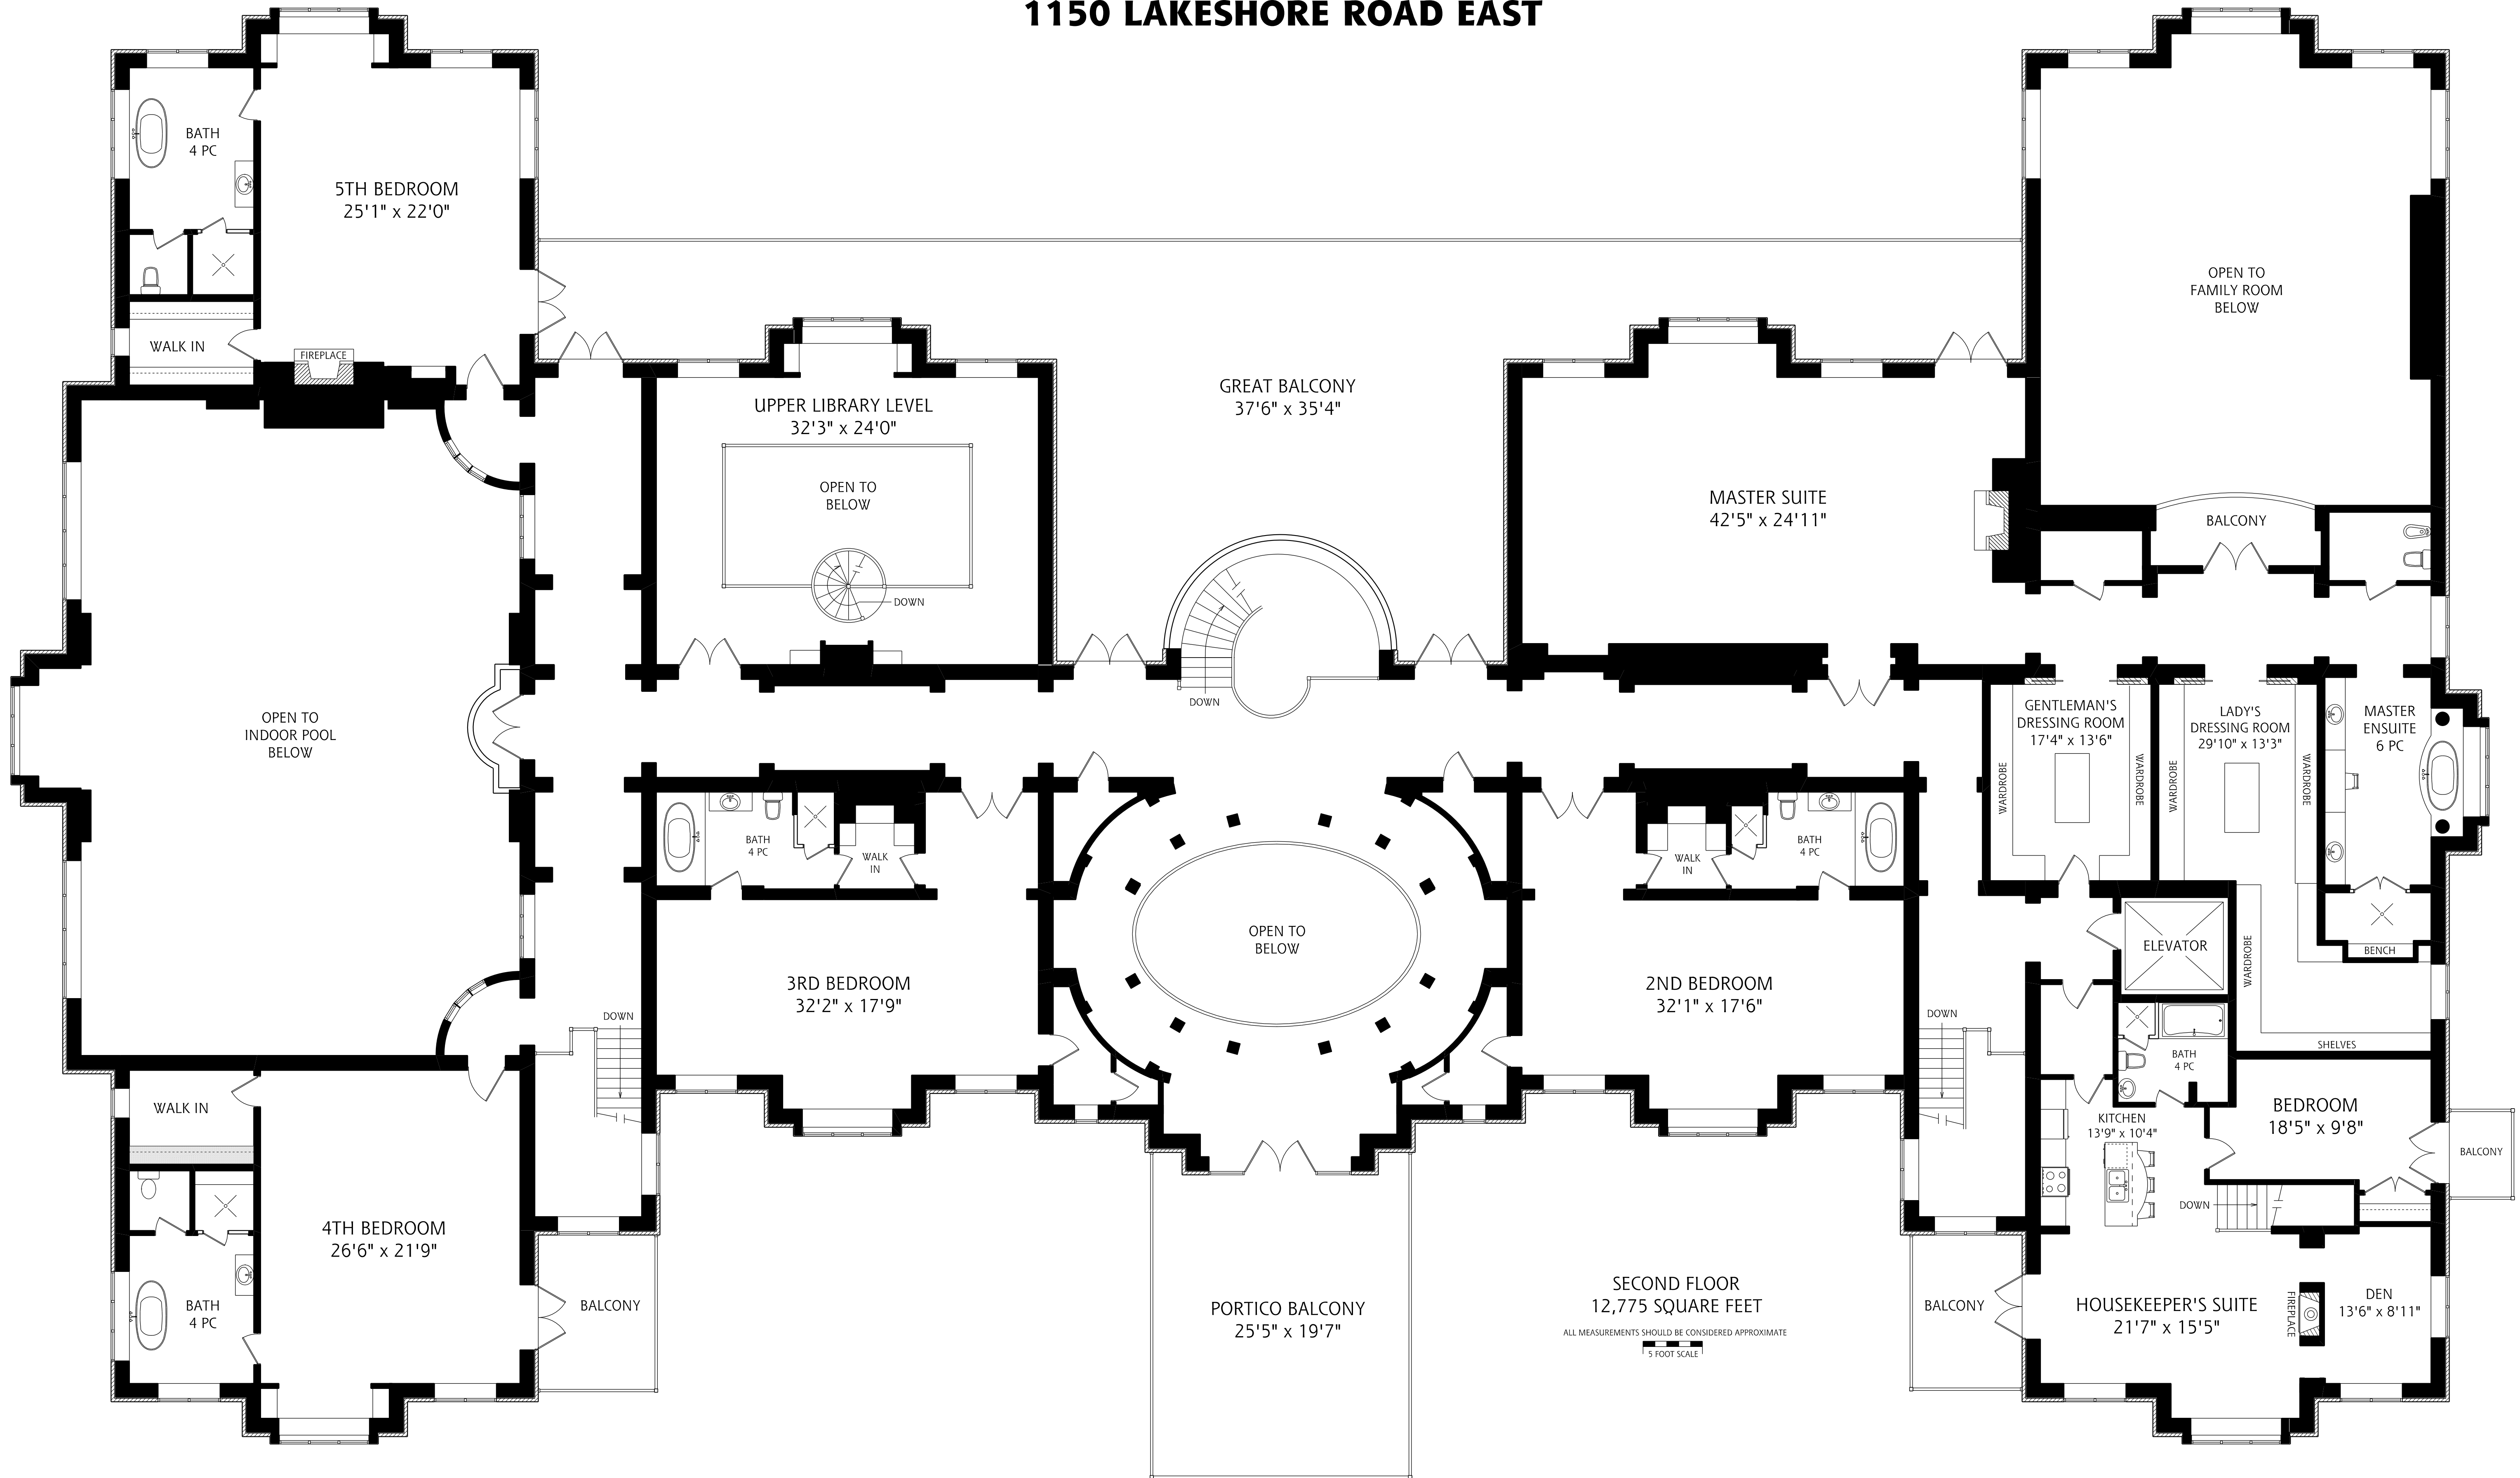

# 1150 LAKESHORE ROAD EAST

# 1150 LAKESHORE ROAD EAST

1150 LAKESHORE ROAD EAST

LOWER LEVEL  
SQUARE FEET  
PLUS 4,725 SQ FT GARAGE  
ALL MEASUREMENTS SHOULD BE CONSIDERED APPROXIMATE  
1/8" = 1' SCALE