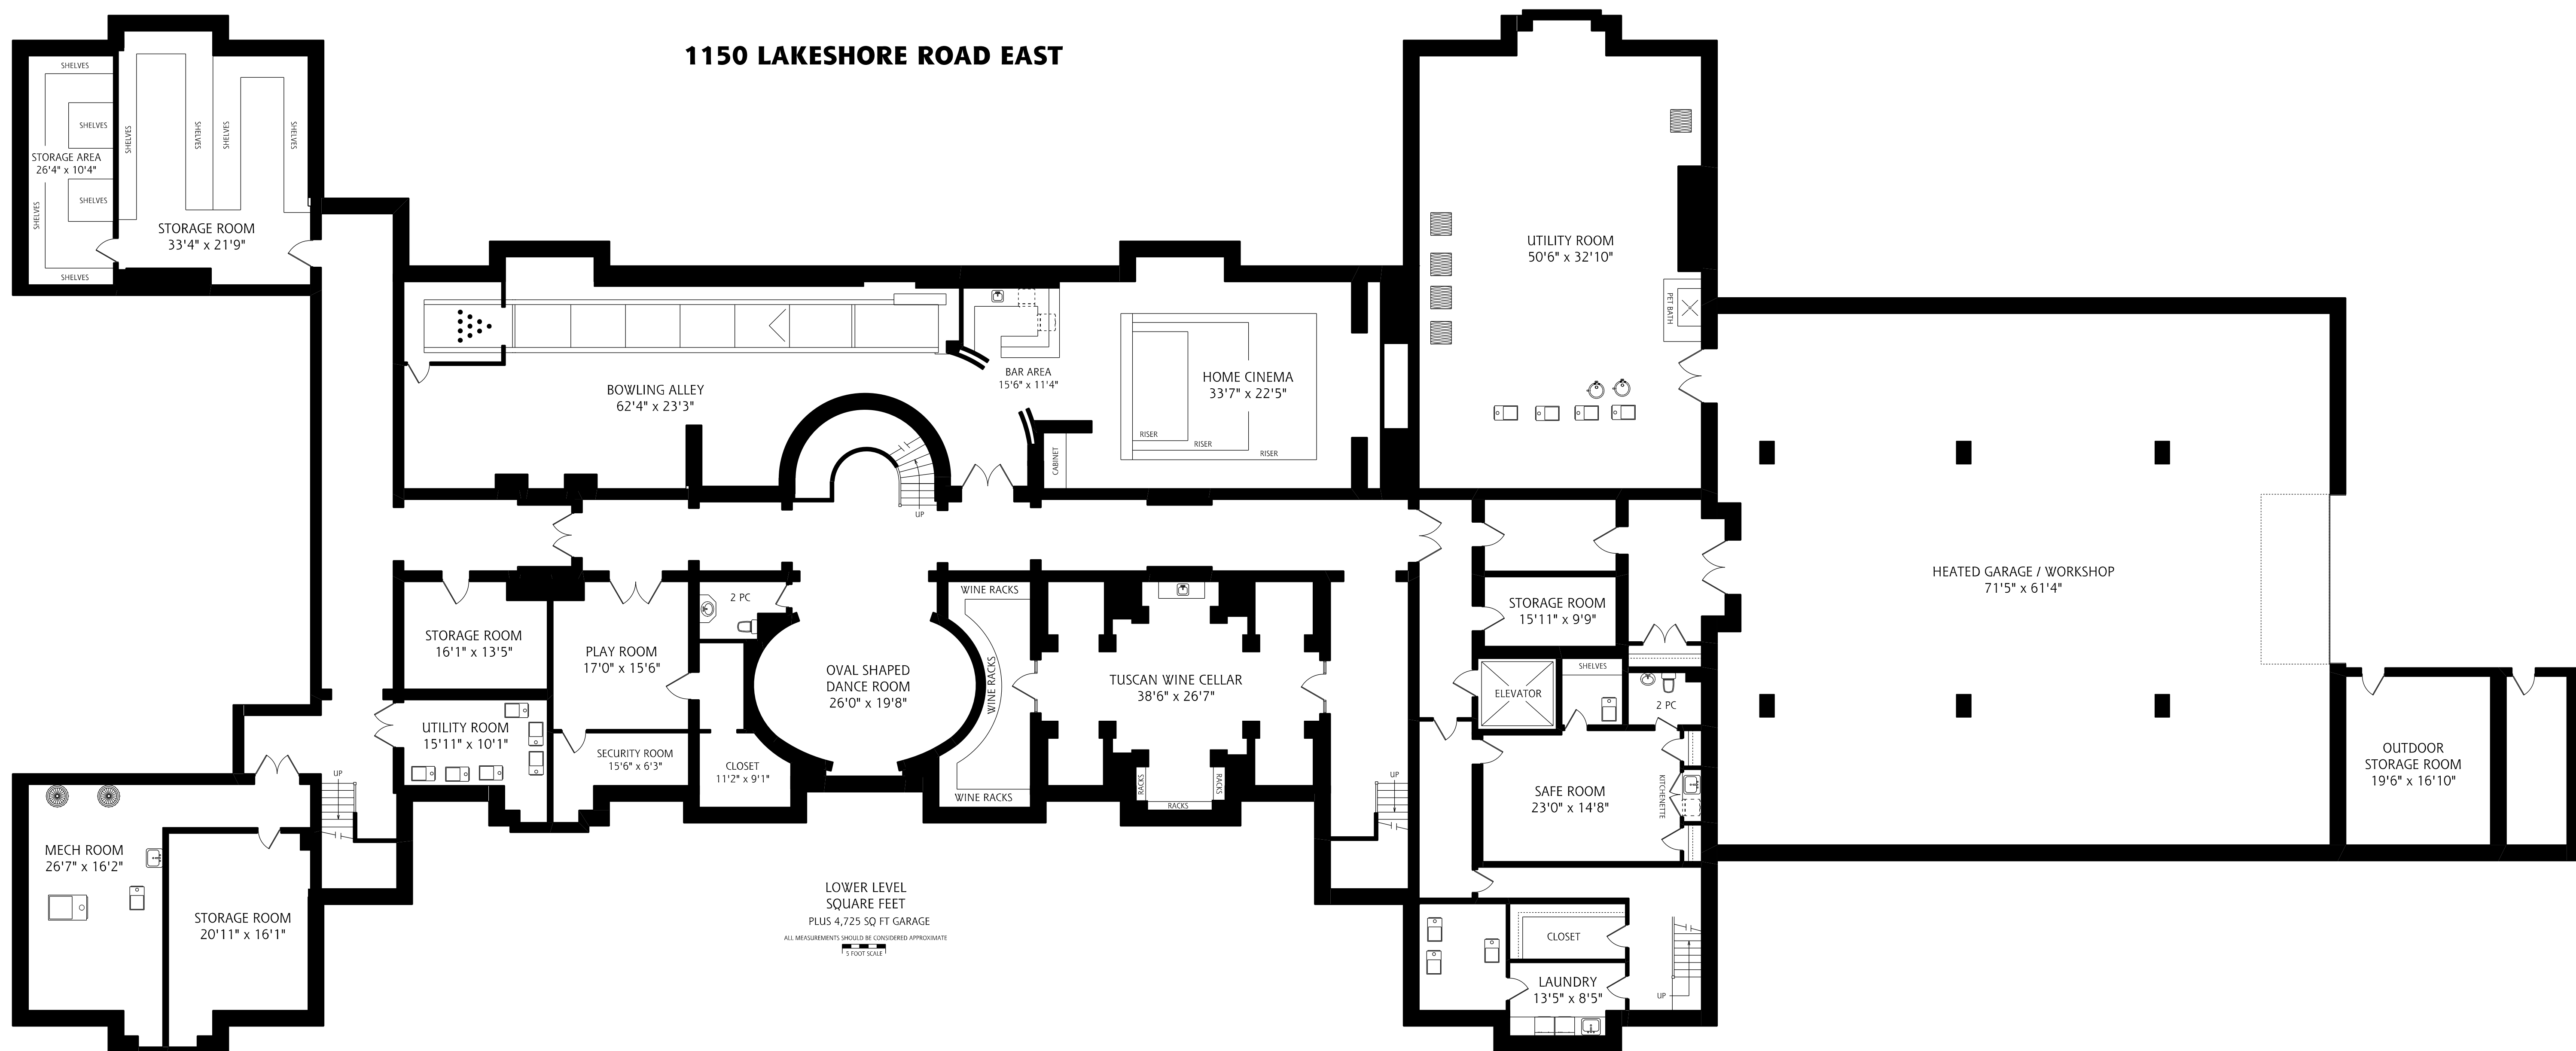

# 1150 LAKESHORE ROAD EAST

# 1150 LAKESHORE ROAD EAST

1150 LAKESHORE ROAD EAST

LOWER LEVEL  
SQUARE FEET  
PLUS 4,725 SQ FT GARAGE  
ALL MEASUREMENTS SHOULD BE CONSIDERED APPROXIMATE  
1/8" = 1' SCALE