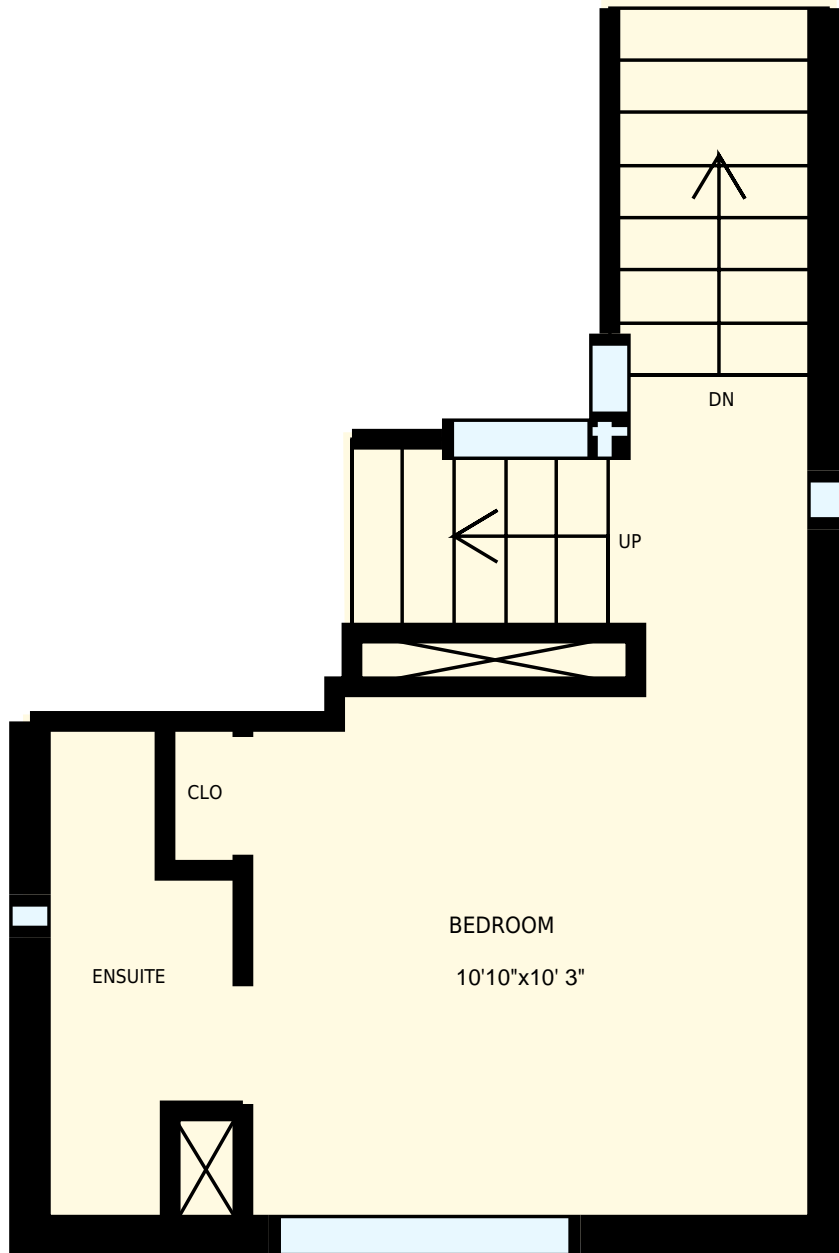

PREPARED FOR:

Ground floor

Interior Area 673 sq. ft.
Exterior Area 774 sq. ft.

 Included Area

PREPARED ON:
Apr, 2017

All room dimensions and floor areas must be considered approximate and are subject to independent verification.
For method of measurement please see <https://youriguide.com/measure/>.

7 Cobourg St, Stratford, ON

PREPARED FOR:

Main floor

Interior Area 410 sq. ft.
Exterior Area 490 sq. ft.

 Included Area

PREPARED ON:
Apr, 2017

All room dimensions and floor areas must be considered approximate and are subject to independent verification.
For method of measurement please see <https://youriguide.com/measure/>.

7 Cobourg St, Stratford, ON		PREPARED FOR:	
2nd floor			
Interior Area	226 sq. ft.	 Included Area	PREPARED ON:
Exterior Area	294 sq. ft.		Apr, 2017
<small>All room dimensions and floor areas must be considered approximate and are subject to independent verification. For method of measurement please see https://youriguide.com/measure/.</small>			

7 Cobourg St, Stratford, ON

PREPARED FOR:

3rd floor

Interior Area 505 sq. ft.
Exterior Area 637 sq. ft.

 Included Area

PREPARED ON:
Apr, 2017

All room dimensions and floor areas must be considered approximate and are subject to independent verification.
For method of measurement please see <https://youriguide.com/measure/>.