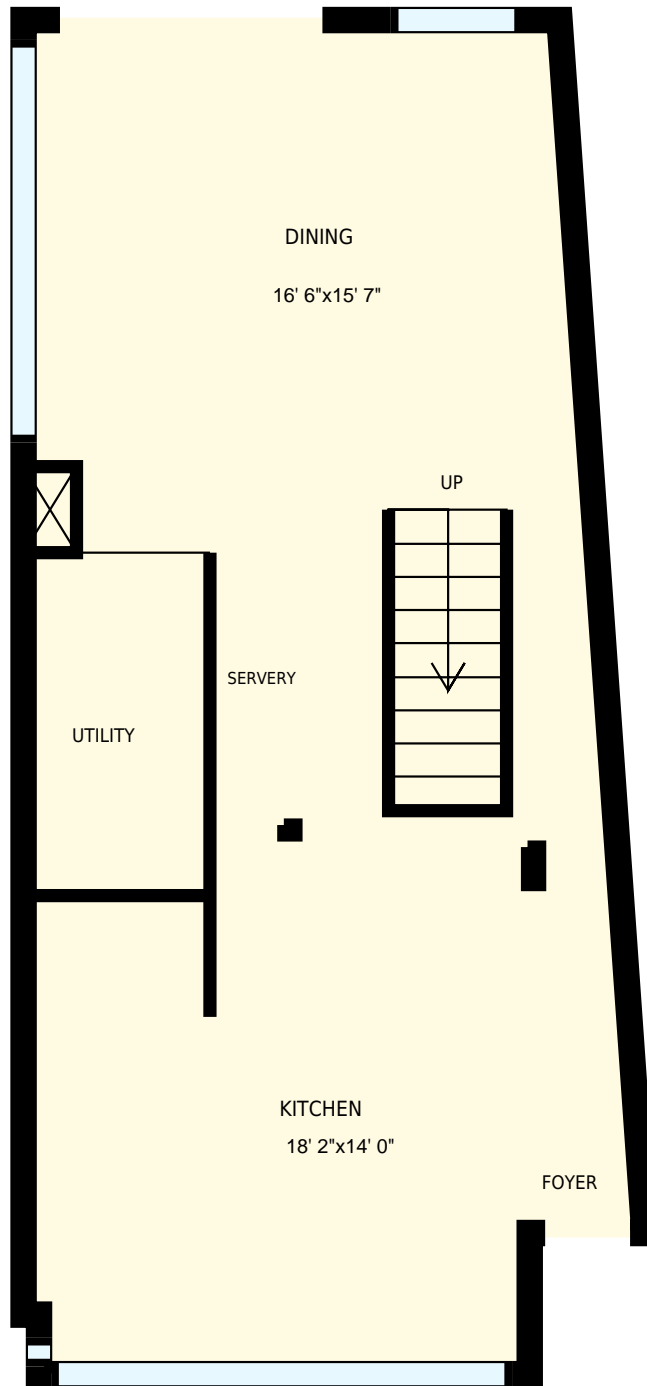

7 Cobourg St, Stratford, ON

Total Exterior Area Above Grade 2195 sq. ft.

Ground floor
Exterior Area 774 sq. ft.

Main floor
Exterior Area 490 sq. ft.

2nd floor
Exterior Area 294 sq. ft.

3rd floor
Exterior Area 637 sq. ft.

All room dimensions and floor areas must be considered approximate and are subject to independent verification. For method of measurement please see <https://youriguide.com/measure/>.

PREPARED FOR:

7 Cobourg St, Stratford, ON

PREPARED FOR:

Ground floor

Interior Area 673 sq. ft.
Exterior Area 774 sq. ft.

 Included Area

PREPARED ON:
Apr, 2017

All room dimensions and floor areas must be considered approximate and are subject to independent verification.
For method of measurement please see <https://youriguide.com/measure/>.

7 Cobourg St, Stratford, ON

PREPARED FOR:

Main floor

Interior Area 410 sq. ft.
Exterior Area 490 sq. ft.

 Included Area

PREPARED ON:
Apr, 2017

All room dimensions and floor areas must be considered approximate and are subject to independent verification.
For method of measurement please see <https://youriguide.com/measure/>.