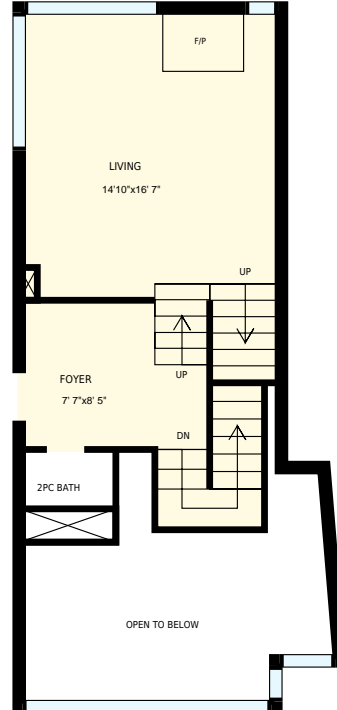

7 Cobourg St, Stratford, ON

Total Exterior Area Above Grade 2195 sq. ft.

Ground floor
Exterior Area 774 sq. ft.

Main floor
Exterior Area 490 sq. ft.

2nd floor
Exterior Area 294 sq. ft.

3rd floor
Exterior Area 637 sq. ft.

All room dimensions and floor areas must be considered approximate and are subject to independent verification. For method of measurement please see <https://youriguide.com/measure/>.

PREPARED FOR:

7 Cobourg St, Stratford, ON

PREPARED FOR:

Ground floor

Interior Area 673 sq. ft.
Exterior Area 774 sq. ft.

 Included Area

PREPARED ON:
Apr, 2017

All room dimensions and floor areas must be considered approximate and are subject to independent verification.
For method of measurement please see <https://youriguide.com/measure/>.

7 Cobourg St, Stratford, ON

PREPARED FOR:

Main floor

Interior Area 410 sq. ft.
Exterior Area 490 sq. ft.

 Included Area

PREPARED ON:
Apr, 2017

All room dimensions and floor areas must be considered approximate and are subject to independent verification.
For method of measurement please see <https://youriguide.com/measure/>.