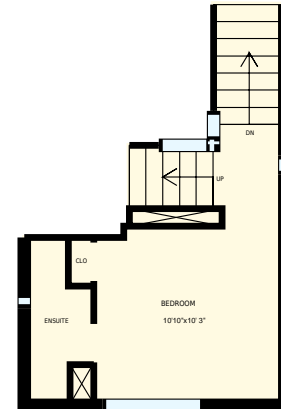

7 Cobourg St, Stratford, ON

Total Exterior Area Above Grade 2195 sq. ft.

Ground floor
Exterior Area 774 sq. ft.

Main floor
Exterior Area 490 sq. ft.

2nd floor
Exterior Area 294 sq. ft.

3rd floor
Exterior Area 637 sq. ft.

All room dimensions and floor areas must be considered approximate and are subject to independent verification. For method of measurement please see <https://youriguide.com/measure/>.

PREPARED FOR:

7 Cobourg St, Stratford, ON

PREPARED FOR:

Ground floor

Interior Area 673 sq. ft.
Exterior Area 774 sq. ft.

 Included Area

PREPARED ON:
Apr, 2017

All room dimensions and floor areas must be considered approximate and are subject to independent verification.
For method of measurement please see <https://youriguide.com/measure/>.

7 Cobourg St, Stratford, ON

PREPARED FOR:

Main floor

Interior Area 410 sq. ft.
Exterior Area 490 sq. ft.

 Included Area

PREPARED ON:
Apr, 2017

All room dimensions and floor areas must be considered approximate and are subject to independent verification.
For method of measurement please see <https://youriguide.com/measure/>.