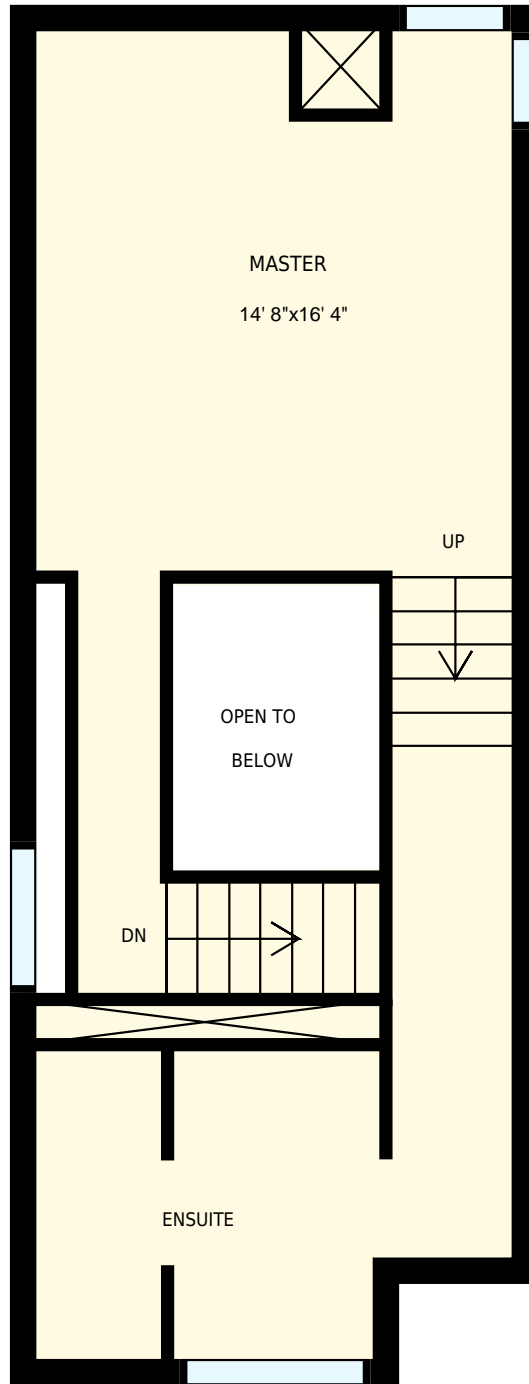

PREPARED FOR:

Ground floor

Interior Area 673 sq. ft.
Exterior Area 774 sq. ft.

 Included Area

PREPARED ON:
Apr, 2017

All room dimensions and floor areas must be considered approximate and are subject to independent verification.
For method of measurement please see <https://youriguide.com/measure/>.

7 Cobourg St, Stratford, ON

PREPARED FOR:

Main floor

Interior Area 410 sq. ft.
Exterior Area 490 sq. ft.

 Included Area

PREPARED ON:
Apr, 2017

All room dimensions and floor areas must be considered approximate and are subject to independent verification.
For method of measurement please see <https://youriguide.com/measure/>.

7 Cobourg St, Stratford, ON		PREPARED FOR:	
2nd floor			
Interior Area	226 sq. ft.	 Included Area	PREPARED ON:
Exterior Area	294 sq. ft.		Apr, 2017
<small>All room dimensions and floor areas must be considered approximate and are subject to independent verification. For method of measurement please see https://youriguide.com/measure/.</small>			

7 Cobourg St, Stratford, ON

PREPARED FOR:

3rd floor

Interior Area 505 sq. ft.
Exterior Area 637 sq. ft.

 Included Area

PREPARED ON:
Apr, 2017

All room dimensions and floor areas must be considered approximate and are subject to independent verification.
For method of measurement please see <https://youriguide.com/measure/>.