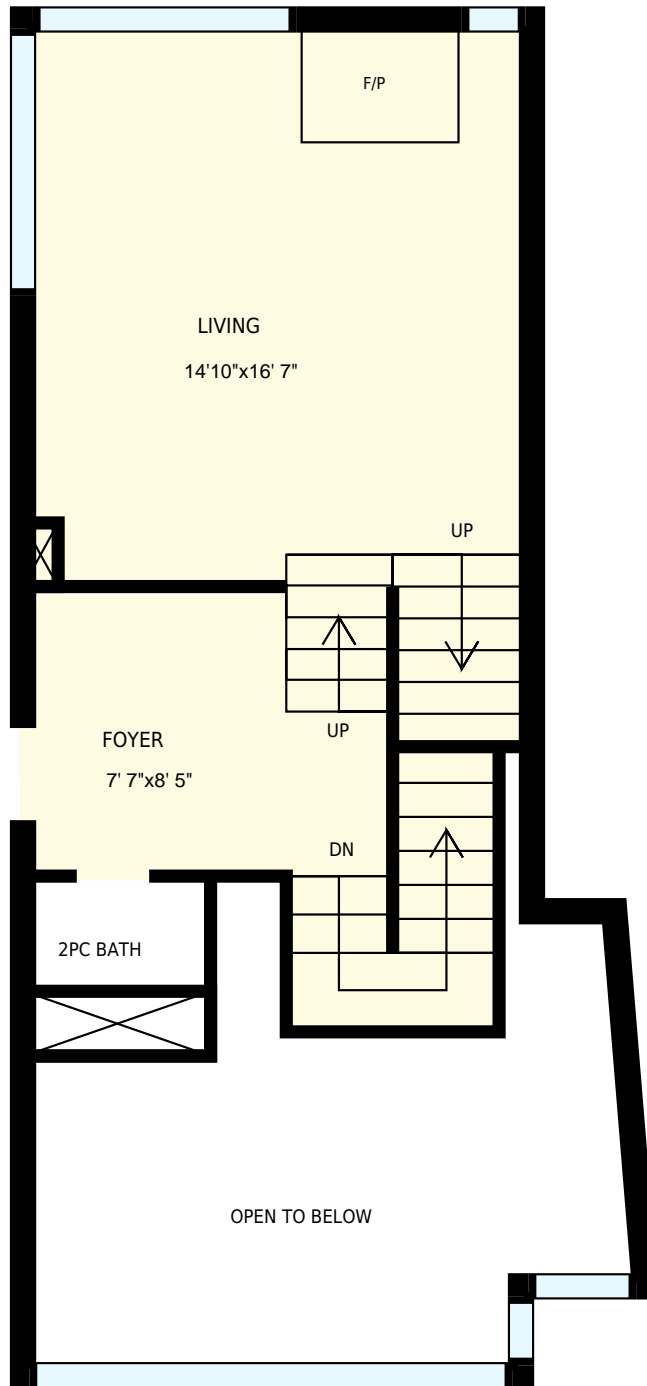

PREPARED FOR:

Ground floor

Interior Area 673 sq. ft.
Exterior Area 774 sq. ft.

 Included Area

PREPARED ON:
Apr, 2017

All room dimensions and floor areas must be considered approximate and are subject to independent verification.
For method of measurement please see <https://youriguide.com/measure/>.

7 Cobourg St, Stratford, ON

PREPARED FOR:

Main floor

Interior Area 410 sq. ft.
Exterior Area 490 sq. ft.

 Included Area

PREPARED ON:
Apr, 2017

All room dimensions and floor areas must be considered approximate and are subject to independent verification.
For method of measurement please see <https://youriguide.com/measure/>.

7 Cobourg St, Stratford, ON		PREPARED FOR:	
2nd floor			
Interior Area	226 sq. ft.	 Included Area	PREPARED ON:
Exterior Area	294 sq. ft.		Apr, 2017
<small>All room dimensions and floor areas must be considered approximate and are subject to independent verification. For method of measurement please see https://youriguide.com/measure/.</small>			

7 Cobourg St, Stratford, ON

PREPARED FOR:

3rd floor

Interior Area 505 sq. ft.
Exterior Area 637 sq. ft.

 Included Area

PREPARED ON:
Apr, 2017

All room dimensions and floor areas must be considered approximate and are subject to independent verification.
For method of measurement please see <https://youriguide.com/measure/>.