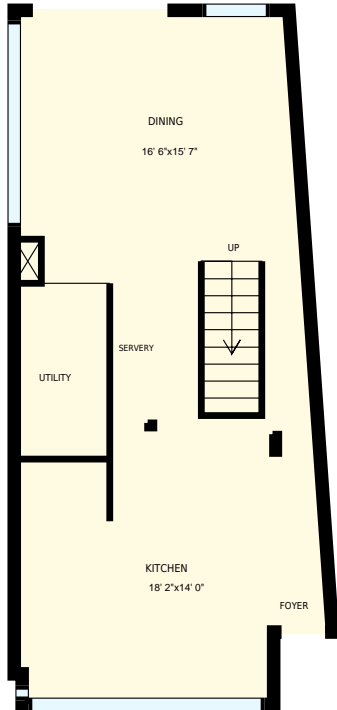

7 Cobourg St, Stratford, ON

Total Exterior Area Above Grade 2195 sq. ft.

Ground floor
Exterior Area 774 sq. ft.

Main floor
Exterior Area 490 sq. ft.

2nd floor
Exterior Area 294 sq. ft.

3rd floor
Exterior Area 637 sq. ft.

All room dimensions and floor areas must be considered approximate and are subject to independent verification. For method of measurement please see <https://youriguide.com/measure/>.

PREPARED FOR:

7 Cobourg St, Stratford, ON

PREPARED FOR:

Ground floor

Interior Area 673 sq. ft.
Exterior Area 774 sq. ft.

 Included Area

PREPARED ON:
Apr, 2017

All room dimensions and floor areas must be considered approximate and are subject to independent verification.
For method of measurement please see <https://youriguide.com/measure/>.

7 Cobourg St, Stratford, ON

PREPARED FOR:

Main floor

Interior Area 410 sq. ft.
Exterior Area 490 sq. ft.

 Included Area

PREPARED ON:
Apr, 2017

All room dimensions and floor areas must be considered approximate and are subject to independent verification.
For method of measurement please see <https://youriguide.com/measure/>.