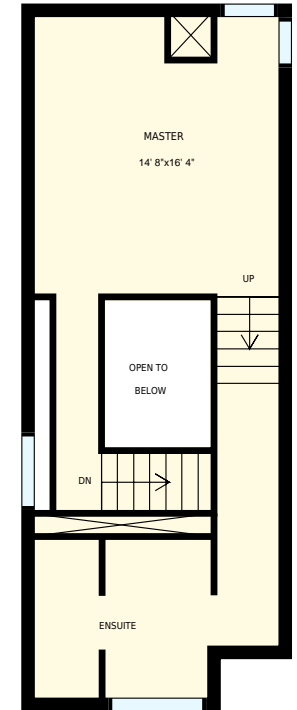

7 Cobourg St, Stratford, ON

Total Exterior Area Above Grade 2195 sq. ft.

Ground floor
Exterior Area 774 sq. ft.

Main floor
Exterior Area 490 sq. ft.

2nd floor
Exterior Area 294 sq. ft.

3rd floor
Exterior Area 637 sq. ft.

All room dimensions and floor areas must be considered approximate and are subject to independent verification. For method of measurement please see <https://youriguide.com/measure/>.

PREPARED FOR:

7 Cobourg St, Stratford, ON

PREPARED FOR:

Ground floor

Interior Area 673 sq. ft.
Exterior Area 774 sq. ft.

 Included Area

PREPARED ON:
Apr, 2017

All room dimensions and floor areas must be considered approximate and are subject to independent verification.
For method of measurement please see <https://youriguide.com/measure/>.

7 Cobourg St, Stratford, ON

PREPARED FOR:

Main floor

Interior Area 410 sq. ft.
Exterior Area 490 sq. ft.

 Included Area

PREPARED ON:
Apr, 2017

All room dimensions and floor areas must be considered approximate and are subject to independent verification.
For method of measurement please see <https://youriguide.com/measure/>.